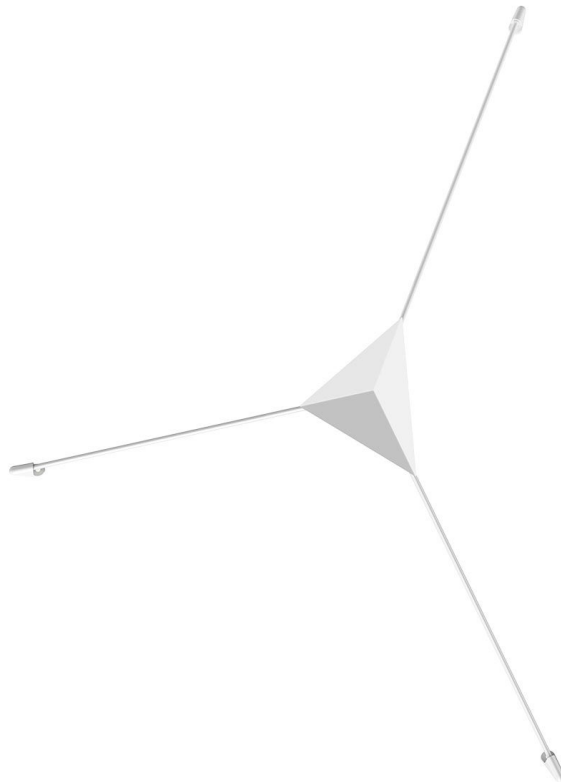

ABSTRACT™

2181.03-S

Indirect LED illumination is reflected on a wall or ceiling from a prism-shaped reflector that hovers over the surface on thin rods extended in tension from each of the three triangular corners. Reflectors are available in three sizes and can be arranged into a unique, abstract surface sculpture of illumination.

FINISHES

Satin White

DIMENSIONS

Height: 25.5"

Width/Diameter: 41"

Canopy/Backplate: 1.75"

Product Weight: 3lb

Extension: 8.25"

Sloped Ceiling Compatible: No

Living Finish: No

Uplight Only: No

Shade

ELECTRICAL

Bulb 1

Bulb Included: N/A

Socket: Integrated LED

Max Wattage: 11

Bulb Quantity: 1

Dimmer Type: ELV, TRIAC

Gem Box Required (2"x3"): No

Dark Sky: No

CRI: 90

Color Temp.: 3000k

Lumens: 710

Title 24: No

Field Serviceable: No

IP Rating: N/A

SHIPPING

Carton 1: 0" x 0" x 0"

Carton 1 Weight: 0lb

Shipping Method: Ground

Country of Origin: