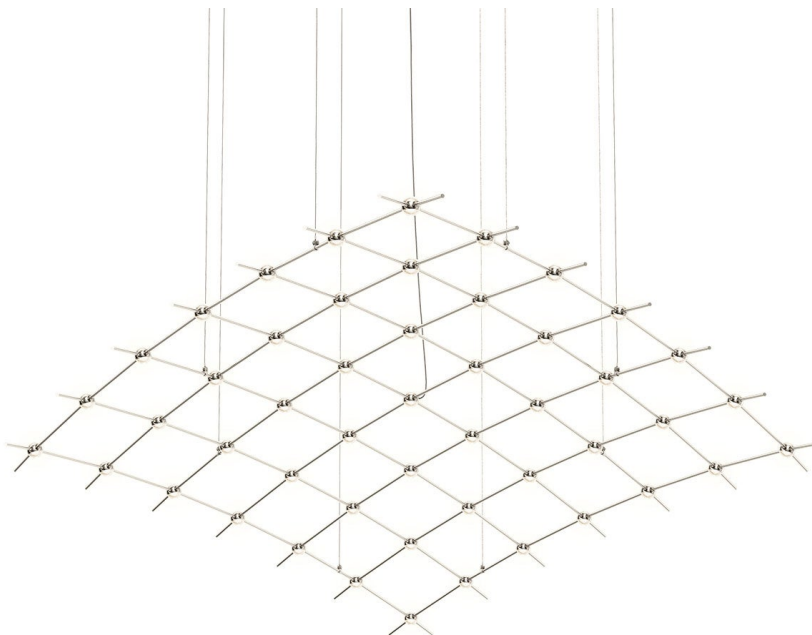

CONSTELLATION®

21Q13-RC7712-J20

Celestial imagery meets modern technology in the Constellation® family. LED hubs are fastened along linear strands of various lengths like beads on a necklace. These are suspended in distinctive configurations, creating powerful luminance within a vertical space. Constellation® is available in nine distinct styles with limitless configurations. Choose from crystal facets or soft white lenses, with metal finishes of Satin Nickel, Espresso Black, or Safin Brass.

FINISHES

SATIN NICKEL

DIMENSIONS

Height: 1.5"
Width/Diameter: 177"
Length: 73"
Minimum Height: 2.5"
Maximum Height: 138"
Canopy/Backplate: 4.5"
Hanging Type: 20' Adjustable Cord/Cable
Canopy/Backplate Shape: Round
Sloped Ceiling Compatible: No
Living Finish: No
Uplight Only: No

Shade

Shade 1: Acrylic
Shade 1 Finish: Clear
Shade 1 Top Width: 1.5"
Shade 1 Height: 0.5"
Shade 2: Acrylic
Shade 2 Finish: Clear
Shade 2 Top Width: 1.5"
Shade 2 Height: 0.5"

ELECTRICAL

Bulb 1

Bulb Included: N/A
Socket: Integrated LED
Bulb Type: LED
Max Wattage: 2
Bulb Quantity: 1
Dimmer Type: ELV, TRIAC, 0-10 VOLT
Gem Box Required (2"x3"): No
Dark Sky: No
CRI: 90
Color Temp.: 3000k
Lumens: 8490
Title 24: No
Field Serviceable: No
Initial Lumens: 12120
IP Rating: N/A