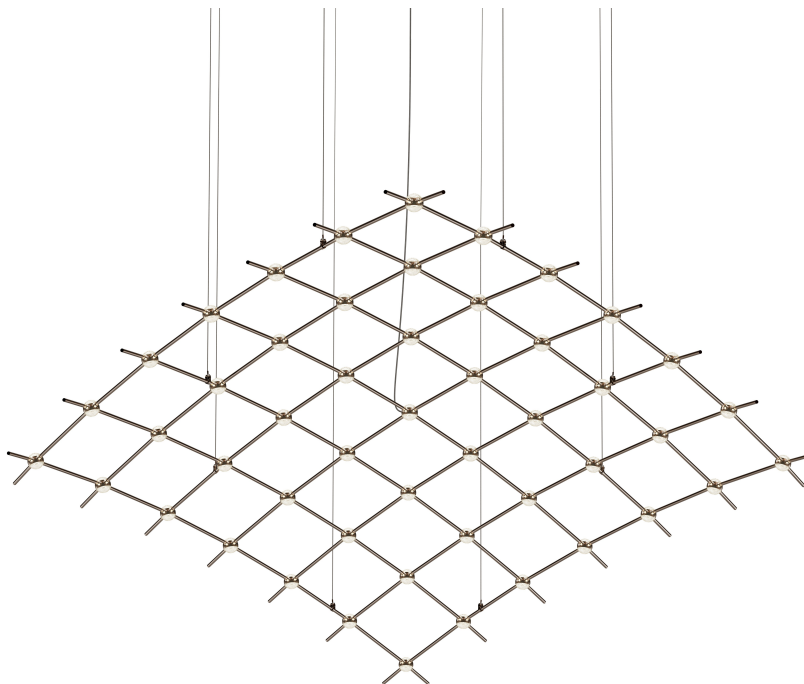

CONSTELLATION®

21Q33-RC7712

Celestial imagery meets modern technology in the Constellation® family. LED hubs are fastened along linear strands of various lengths like beads on a necklace. These are suspended in distinctive configurations, creating powerful luminance within a vertical space. Constellation® is available in nine distinct styles with limitless configurations. Choose from crystal facets or soft white lenses, with metal finishes of Satin Nickel, Espresso Black, or Safin Brass.

Canopy/Backplate: 4.5"

Hanging Type: 10' Adjustable Cord/Cable

Canopy/Backplate Shape: Round

Sloped Ceiling Compatible: No

Living Finish: No

Uplight Only: No

Shade

Shade 1: Acrylic

Shade 1 Finish: Clear

Shade 1 Top Width: 1.5"

Shade 1 Height: 0.5"

Shade 2: Acrylic

Shade 2 Finish: Clear

Shade 2 Top Width: 1.5"

Shade 2 Height: 0.5"

ELECTRICAL

Bulb 1

Bulb Included: N/A

Socket: Integrated LED

Bulb Type: LED

Max Wattage: 2

Bulb Quantity: 1

Wire Length: 120"

Cord Type: COAX CORD/AIRCRAFT CABLE