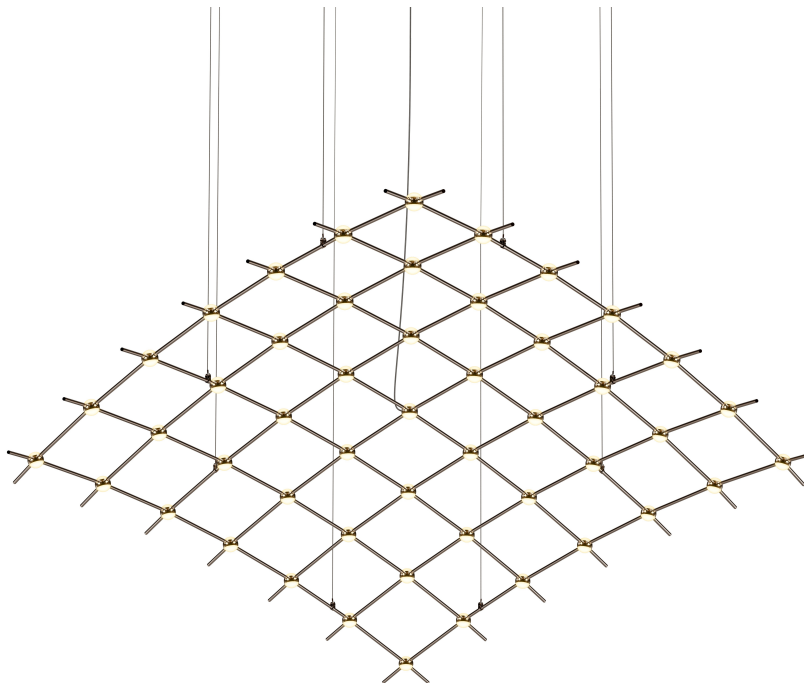

CONSTELLATION®

21Q33-RW7712-22

Constellation brings celestial imagery, limitless expansion and sculptural drama to any environment. LED hubs connected in linear strands of various lengths are suspended to form dramatically powerful luminance within a vertical space. Available in a variety of sizes and configurations, with lens options of crystal facets or soft white, Constellation can also be customized for your project.

FINISHES

Espresso Black

Coastal Suitable Finish (EPM): No

DIMENSIONS

Height: 1.5"

Width/Diameter: 177"

Length: 73"

Minimum Height: 2.5"

Maximum Height: 118"

Canopy/Backplate: 4.5"

Hanging Type: 10' Adjustable Cord/Cable

Canopy/Backplate Shape: Round

Sloped Ceiling Compatible: No

Living Finish: No

Uplight Only: No

Shade

Shade 1: Acrylic

Shade 1 Finish: White

Shade 1 Top Width: 1.5"

Shade 1 Height: 0.5"

Shade 2: Acrylic

Shade 2 Finish: White

Shade 2 Top Width: 1.5"

Shade 2 Height: 0.5"