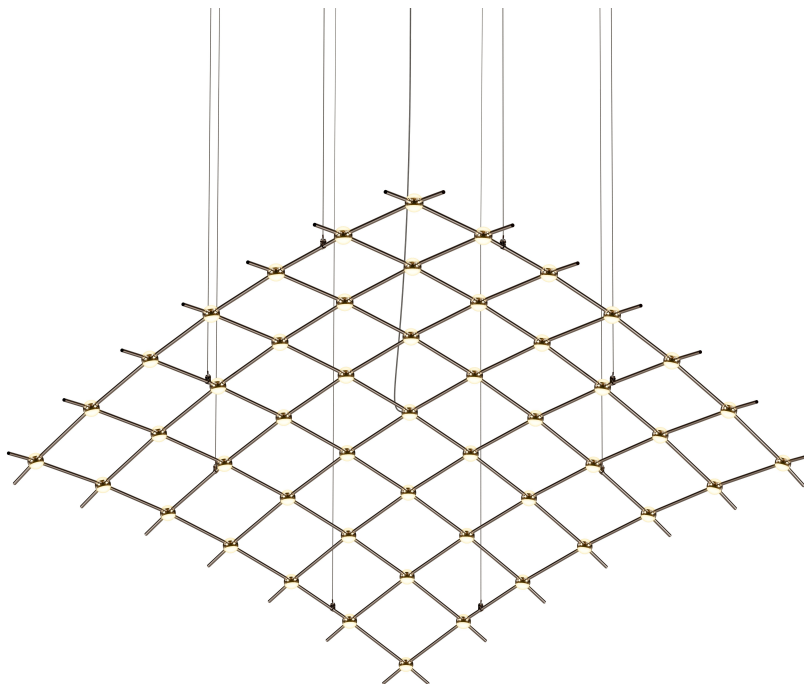

CONSTELLATION®

21Q33-RW7712-27

Celestial imagery meets modern technology in the Constellation® family. LED hubs are fastened along linear strands of various lengths like beads on a necklace. These are suspended in distinctive configurations, creating powerful luminance within a vertical space. Constellation® is available in nine distinct styles with limitless configurations. Choose from crystal facets or soft white lenses, with metal finishes of Satin Nickel, Espresso Black, or Safin Brass.

FINISHES

Espresso Black

DIMENSIONS

Height: 1.5"
Width/Diameter: 177"
Length: 73"
Minimum Height: 2.5"
Maximum Height: 118"
Canopy/Backplate: 4.5"
Hanging Type: 10' Adjustable Cord/Cable
Canopy/Backplate Shape: Round
Sloped Ceiling Compatible: No
Living Finish: No
Uplight Only: No

Shade

Shade 1: Acrylic
Shade 1 Finish: White
Shade 1 Top Width: 1.5"
Shade 1 Height: 0.5"
Shade 2: Acrylic
Shade 2 Finish: White
Shade 2 Top Width: 1.5"
Shade 2 Height: 0.5"

ELECTRICAL

Bulb 1

Bulb Included: N/A
Socket: Integrated LED
Bulb Type: LED
Max Wattage: 2
Bulb Quantity: 1
Wire Length: 120"
Cord Type: COAX CORD/AIRCRAFT CABLE
Dimmer Type: ELV, TRIAC, 0-10 VOLT
Gem Box Required (2"x3"): No
Dark Sky: No
CRI: 90
Color Temp.: 2700k
Lumens: 7640
Title 24: No
Field Serviceable: No
Initial Lumens: 10905
IP Rating: N/A