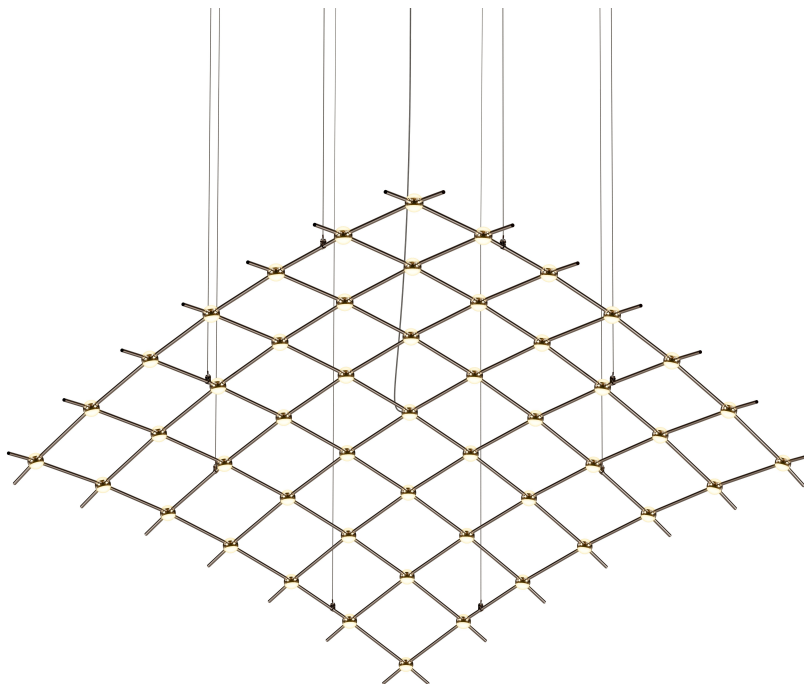

CONSTELLATION®

21Q33-RW7712

Celestial imagery meets modern technology in the Constellation® family. LED hubs are fastened along linear strands of various lengths like beads on a necklace. These are suspended in distinctive configurations, creating powerful luminance within a vertical space. Constellation® is available in nine distinct styles with limitless configurations. Choose from crystal facets or soft white lenses, with metal finishes of Satin Nickel, Espresso Black, or Safin Brass.

FINISHES

Espresso Black

DIMENSIONS

Height: 1.5"
Width/Diameter: 177"
Length: 73"
Minimum Height: 2.5"
Maximum Height: 118"
Canopy/Backplate: 4.5"
Hanging Type: 10' Adjustable Cord/Cable
Canopy/Backplate Shape: Round
Sloped Ceiling Compatible: No
Living Finish: No
Uplight Only: No

Shade

Shade 1: Acrylic
Shade 1 Finish: White
Shade 1 Top Width: 1.5"
Shade 1 Height: 0.5"
Shade 2: Acrylic
Shade 2 Finish: White
Shade 2 Top Width: 1.5"
Shade 2 Height: 0.5"

ELECTRICAL

Bulb 1

Bulb Included: N/A
Socket: Integrated LED
Bulb Type: LED
Max Wattage: 2
Bulb Quantity: 1
Wire Length: 120"
Cord Type: COAX CORD/AIRCRAFT CABLE
Dimmer Type: ELV, TRIAC, 0-10 VOLT
Gem Box Required (2"x3"): No
Dark Sky: No
CRI: 90
Color Temp.: 3000k
Lumens: 8490
Title 24: No
Field Serviceable: No
Initial Lumens: 12120
IP Rating: N/A