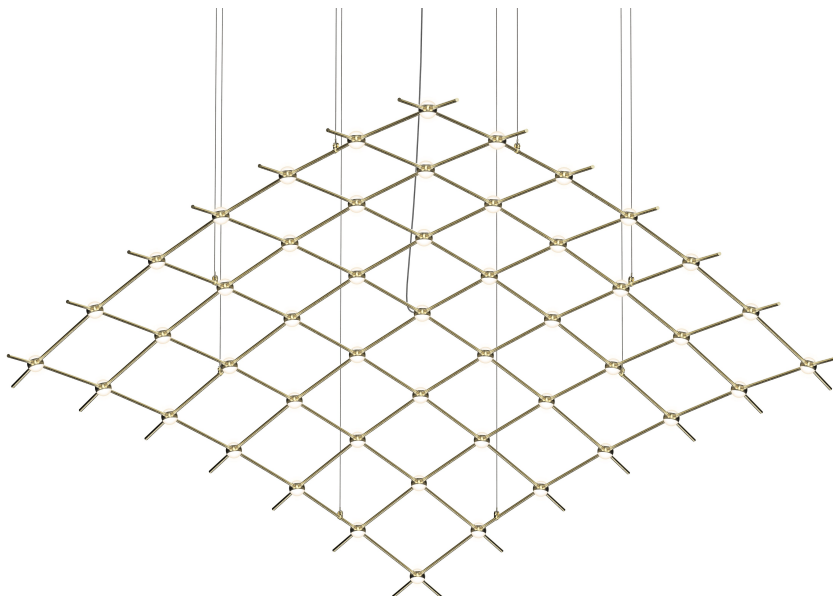

CONSTELLATION®

21Q38-RW7712

Celestial imagery meets modern technology in the Constellation® family. LED hubs are fastened along linear strands of various lengths like beads on a necklace. These are suspended in distinctive configurations, creating powerful luminance within a vertical space. Constellation® is available in nine distinct styles with limitless configurations. Choose from crystal facets or soft white lenses, with metal finishes of Satin Nickel, Espresso Black, or Safin Brass.

FINISHES

SATIN BRASS

DIMENSIONS

Height: 1.5"
Width/Diameter: 177"
Length: 73"
Minimum Height: 2.5"
Maximum Height: 118"
Canopy/Backplate: 4.5"
Hanging Type: 10' Adjustable Cord/Cable
Product Weight: 10lb
Canopy/Backplate Shape: Round
Sloped Ceiling Compatible: No
Living Finish: No
Uplight Only: No

Shade

Shade 1: Acrylic
Shade 1 Finish: White
Shade 1 Top Width: 1.5"
Shade 1 Height: 0.5"
Shade 2: Acrylic
Shade 2 Top Width: 1.5"
Shade 2 Height: 0.5"

ELECTRICAL

Bulb 1

Bulb Included: N/A
Socket: Integrated LED
Bulb Type: LED
Max Wattage: 2
Bulb Quantity: 1
Dimmer Type: ELV, TRIAC, 0-10 VOLT
Gem Box Required (2"x3"): No
Dark Sky: No
CRI: 90
Color Temp.: 3000k
Lumens: 8490
Title 24: No
Field Serviceable: No
Initial Lumens: 12120
IP Rating: N/A