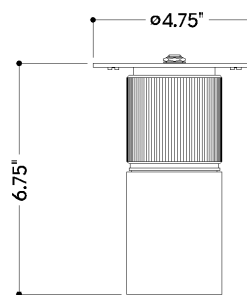

FINISHES

AGED BRASS

DIMENSIONS

Height: 7.5"

Width/Diameter: 4.75"

Canopy/Backplate: 4.75"

Product Weight: 1.76lb

Canopy/Backplate Shape: Round

Cord Type: B & W TEFLON W/ GROUND WIRE

Gem Box Required (2"x3"): No

Dark Sky: No

SHIPPING

Carton 1: 12" x 8" x 7"

Carton 1 Weight: 3lb

Shipping Method: Ground

Country of Origin: VN

FRONT

BOTTOM