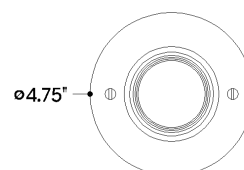

FINISHES

AGED BRASS

DIMENSIONS

Height: 7.5"

Width/Diameter: 4.75"

Canopy/Backplate: 4.75"

Product Weight: 1.76lb

Canopy/Backplate Shape: Round

Cord Type: B & W TEFLON W/ GROUND WIRE

Gem Box Required (2"x3"): No

Dark Sky: No

SHIPPING

Carton 1: 12" x 8" x 7"

Carton 1 Weight: 3lb

Shipping Method: Ground

Country of Origin: VN

FRONT

BOTTOM