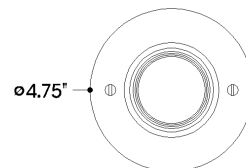

FINISHES

DISTRESSED BRONZE

DIMENSIONS

Height: 7.5"
Width/Diameter: 4.75"
Canopy/Backplate: 4.75"
Product Weight: 1.76lb
Canopy/Backplate Shape: Round
Sloped Ceiling Compatible: No
Living Finish: No
Uplight Only: No

Shade

Shade 1: Glass
Shade 1 Finish: Solite
Shade 1 Top Width: 2.25"
Shade 1 Height: 0.25"

ELECTRICAL

Bulb 1

Bulb Included: No
Socket: GU10
Bulb Type: MR16
Max Wattage: 10
Bulb Quantity: 1
Wire Length: 7"
Cord Type: B & W TEFLON W/ GROUND WIRE
Gem Box Required (2"x3"): No
Dark Sky: No

SHIPPING

Carton 1: 11" x 8" x 8"
Carton 1 Weight: 3lb
Shipping Method: Ground
Country of Origin: VN

FRONT

BOTTOM