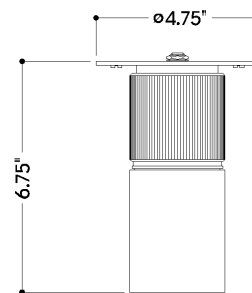

FINISHES

DISTRESSED BRONZE

DIMENSIONS

Height: 7.5"
Width/Diameter: 4.75"
Canopy/Backplate: 4.75"
Product Weight: 1.76lb
Canopy/Backplate Shape: Round
Sloped Ceiling Compatible: No
Living Finish: No
Uplight Only: No

Shade

Shade 1: Glass
Shade 1 Finish: Solite
Shade 1 Top Width: 2.25"
Shade 1 Height: 0.25"

ELECTRICAL

Bulb 1

Bulb Included: No
Socket: GU10
Bulb Type: MR16
Max Wattage: 10
Bulb Quantity: 1
Wire Length: 7"
Cord Type: B & W TEFLON W/ GROUND WIRE
Gem Box Required (2"x3"): No
Dark Sky: No

SHIPPING

Carton 1: 11" x 8" x 8"
Carton 1 Weight: 3lb
Shipping Method: Ground
Country of Origin: VN

FRONT

BOTTOM