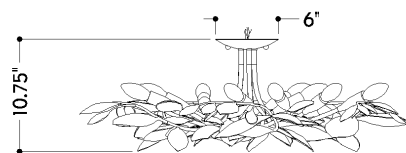

MARABEC

2232-VGL/WP

A sophisticated take on a vine-inspired motif, Marabec shines with natural grace. Leaves sculpted from white plaster provide a clean, modern feel extending from warm Gold Leaf branches. The delicately curved framework imparts a sense of movement, energizing interior spaces. Available as a semi-flush in two sizes or as a wall sconce.

FINISHES

VINTAGE GOLD LEAF w/ WHITE PLASTER

DIMENSIONS

Height: 10.75"
Width/Diameter: 32"
Canopy/Backplate: 6"
Product Weight: 16.5lb
Canopy/Backplate Shape: Round
Sloped Ceiling Compatible: No
Living Finish: No
Uplight Only: No

Shade

ELECTRICAL

Bulb 1

Bulb Included: No
Socket: E12 Candelabra Base
Bulb Type: B11
Max Wattage: 8
Bulb Quantity: 10
Wire Length: 7"
Cord Type: B & W TEFLON W/ COPPER
GROUND WIRE
Gem Box Required (2"x3"): No
Dark Sky: No

SHIPPING

Carton 1: 37" x 37" x 16"
Carton 1 Weight: 29lb
Shipping Method: Truck Only
Country of Origin: PH

FRONT