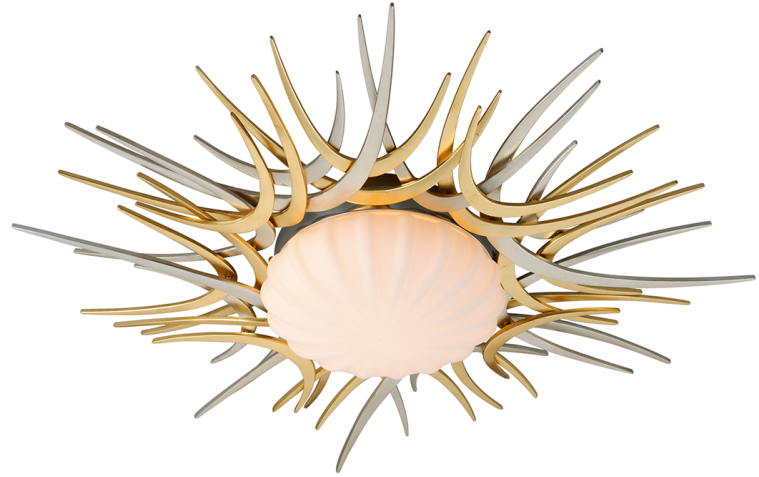

HELIOS

224-31

FINISHES

GOLD AND SILVER LEAF

DIMENSIONS

Height: 5.5"
Width/Diameter: 27"
Canopy/Backplate: 6.75"
Product Weight: 13.2lb
Canopy/Backplate Shape: Round
Sloped Ceiling Compatible: No
Living Finish: No
Uplight Only: No

Shade

ELECTRICAL

Bulb 1

Bulb Included: N/A
Socket: **Integrated LED**
Max Wattage: 12
Bulb Quantity: 1
Wire Length: 7"
Dimmer Type: **ELV, TRIAC**
Gem Box Required (2"x3"): No
Dark Sky: No
CRI: 90
Color Temp.: 3000k
Lumens: 650
Title 24: No
Field Serviceable: Yes