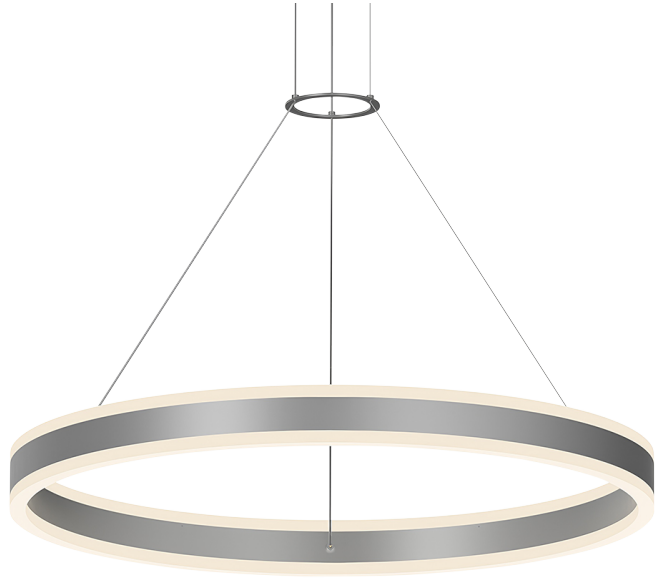

# DOUBLE CORONA™

2305.16-J20

Double Corona™ introduces bidirectional lighting to the circular profile of Corona, a Sonneman classic. This family of pendants and chandeliers is suspended from fine cables, adding a sense of balance to the fixtures. The integrated LED radiates a warm glow both up and down from the solid cast frosted acrylic rings. Available in multiple sizes with finish options of Bright Satin Aluminum and Satin Black.

## DIMENSIONS

Height: 2.75"

Width/Diameter: 31.5"

Minimum Height: 18"

Maximum Height: 238"

Canopy/Backplate: 5"

Hanging Type: 20' Adjustable Cord/Cable

Product Weight: 11.5lb

## Shade

Shade 1: Frosted Acrylic

Shade 1 Finish: Frosted

Shade 1 Top Length: 31.5"

Shade 1 Bottom L/W: 31.5" / 0"

Shade 1 Height: 0.5"