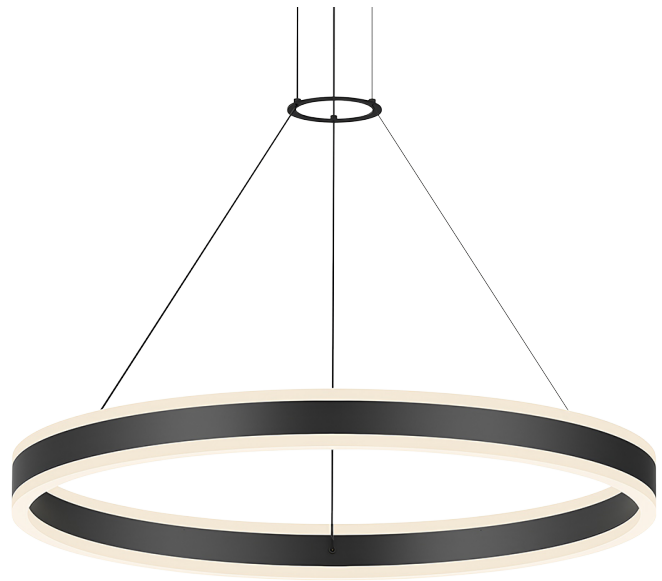

DOUBLE CORONA™

2305.25

Double Corona introduces bidirectional lighting symmetry to the circular profile of Corona, a SONNEMAN classic. The warm glow of solid cast, frosted acrylic rings radiates LED illumination in both up and down directions, combining balance with geometric perfection. Also available as a Corona Ring Pendant and Square Pendant.

FINISHES

SATIN BLACK

Coastal Suitable Finish (EPM): No

DIMENSIONS

Height: 2.75"

Width/Diameter: 31.5"

Minimum Height: 18"

Maximum Height: 70"

Canopy/Backplate: 5"

Hanging Type: 6' Adjustable Cable

Product Weight: 11lb

Sloped Ceiling Compatible: No

Living Finish: No

Uplight Only: No

Shade

ELECTRICAL