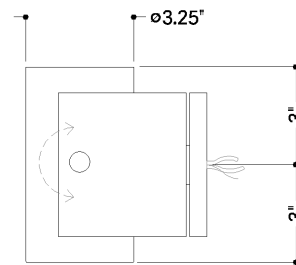

## DIMENSIONS

Height: 6"

Width/Diameter: 4.75"

Canopy/Backplate: 4.25"

Product Weight: 3.17lb

Extension: 5.5"

Top to Center: 3"

Canopy/Backplate Shape: Square

## SHIPPING

Carton 1: 9" x 8" x 8"

Carton 1 Weight: 4lb

Shipping Method: Ground

Country of Origin: VN

TOP

FRONT

SIDE