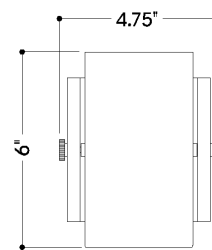

## DIMENSIONS

Height: 6"

Width/Diameter: 4.75"

Canopy/Backplate: 4.25"

Product Weight: 3.17lb

Extension: 5.5"

Top to Center: 3"

Canopy/Backplate Shape: Square

## SHIPPING

Carton 1: 9" x 8" x 8"

Carton 1 Weight: 4lb

Shipping Method: Ground

Country of Origin: VN

TOP

FRONT

SIDE