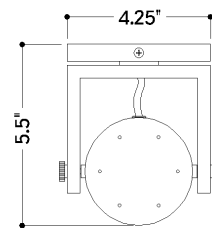

## DIMENSIONS

Height: 6"

Width/Diameter: 4.75"

Canopy/Backplate: 4.25"

Product Weight: 3.17lb

Extension: 5.5"

Top to Center: 3"

Canopy/Backplate Shape: Square

## SHIPPING

Carton 1: 9" x 8" x 8"

Carton 1 Weight: 4lb

Shipping Method: Ground

Country of Origin: VN

TOP

FRONT

SIDE