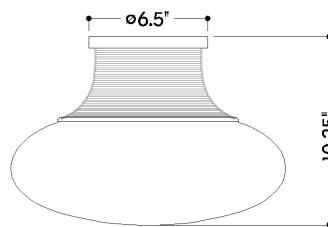

PEARL RIVER

2308-AGB

Natural textures and matte cloud glass soften the modern form of Pearl River. This imaginative semi flush mount features an oblong shade accented by hand-wrapped rattan details. An Aged Brass canopy and fitter add a luxe touch to round out this coastal-inspired fixture, which is available in two sizes.

*Due to the one-of-a-kind nature of the medium, exact colors and patterns may vary slightly from the image shown.

FINISHES

AGED BRASS

DIMENSIONS

Height: 7.75"

Width/Diameter: 11"

Canopy/Backplate: 4.5"

Product Weight: 11lb

Canopy/Backplate Shape: Round

Sloped Ceiling Compatible: No

Living Finish: No

Uplight Only: No

Shade

Shade 1: Glass

Shade 1 Finish: Matte Cloud

Shade 1 Top Width: 11"

Shade 1 Height: 5.25"

ELECTRICAL

Bulb 1

Bulb Included: No

Socket: E26 Medium Base

Bulb Type: A15

Max Wattage: 10

Bulb Quantity: 1

Wire Length: 7"

Cord Type: B & W TEFLON W/ GROUND WIRE

Gem Box Required (2"x3"): No

Dark Sky: No

SHIPPING

Carton 1: 28" x 17" x 28"

Carton 1 Weight: 16lb

Shipping Method: Ground

Country of Origin: VN

FRONT