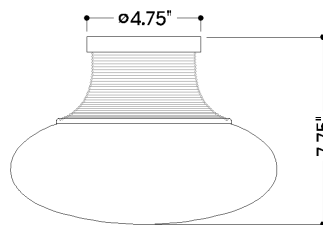

*Due to the one-of-a-kind nature of the medium, exact colors and patterns may vary slightly from the image shown.

FINISHES

AGED BRASS

DIMENSIONS

Height: 10.25"
Width/Diameter: 15"
Canopy/Backplate: 6.25"
Product Weight: 13.2lb
Canopy/Backplate Shape: Round
Sloped Ceiling Compatible: No
Living Finish: No
Uplight Only: No

Shade

Shade 1: Glass
Shade 1 Finish: Matte Cloud
Shade 1 Top Width: 15"
Shade 1 Height: 7"

ELECTRICAL

Bulb 1

Bulb Included: No
Socket: E26 Medium Base
Bulb Type: A19
Max Wattage: 15
Bulb Quantity: 1
Wire Length: 7"
Cord Type: B & W TEFLON W/ GROUND WIRE
Gem Box Required (2"x3"): No
Dark Sky: No

SHIPPING

Carton 1: 20" x 20" x 20"
Carton 1 Weight: 18lb
Shipping Method: Ground
Country of Origin: VN

FRONT

BOTTOM