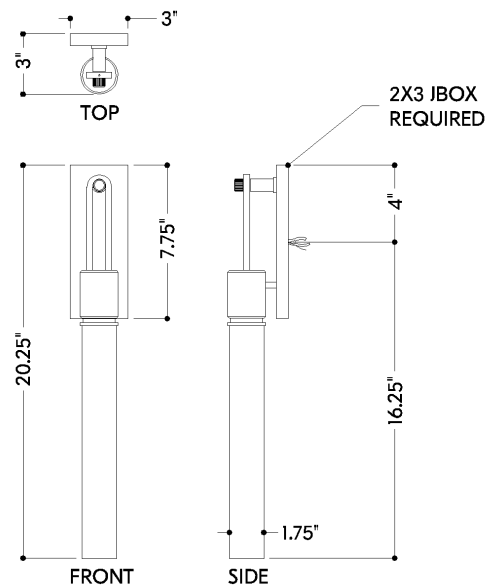

SHIPPING

Carton 1: 16" x 10" x 5"

Carton 1 Weight: 6lb

Shipping Method: Ground

Country of Origin: VN