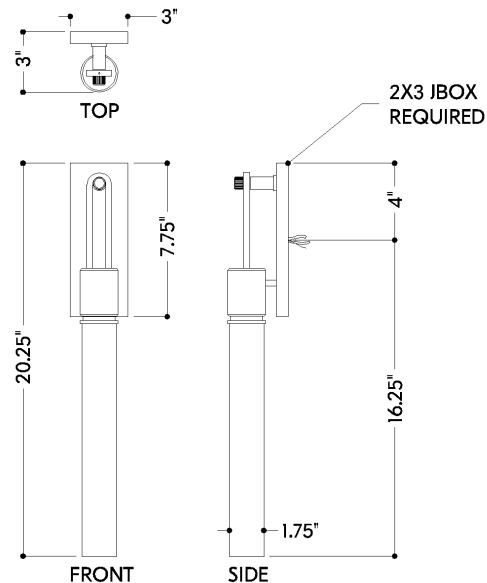

FINISHES

DISTRESSED BRONZE

DIMENSIONS

Height: 20.25"

Width/Diameter: 3"

Canopy/Backplate: 3"

Product Weight: 5.09lb

Extension: 3"

Shade 1 Top Width: 1.75"

Shade 1 Height: 12"

Shade 2: Glass

Shade 2 Finish: Clear Seeded

Shade 2 Top Width: 1.75"

Shade 2 Height: 0.5"

ELECTRICAL

Bulb 1

Bulb Included: N/A

Socket: Integrated LED

Max Wattage: 5

Bulb Quantity: 1

Wire Length: 7"

Cord Type: B & W TEFLON W/ GROUND WIRE

Dimmer Type: ELV, TRIAC

Gem Box Required (2"x3"): Yes

Dark Sky: No

CRI: 90

Color Temp.: 3000k

Lumens: 55

Title 24: No

Field Serviceable: No

SHIPPING

Carton 1: 16" x 10" x 5"