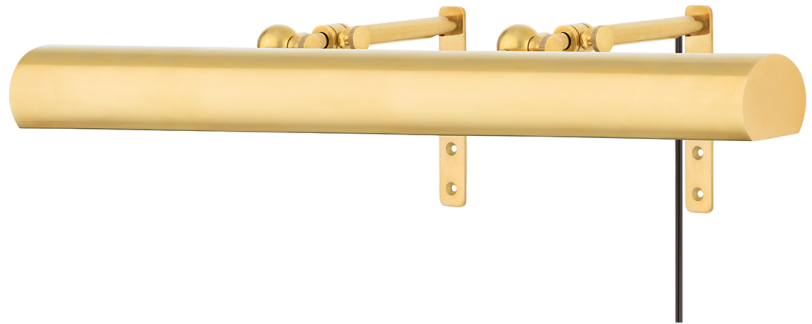

VERNON

2424-AGB

With a side-profile like a rising sun and handsome knurled pins so you can adjust both the length of its extension and the tilt of its smooth shade, Vernon is designed to illuminate your prized acquisitions. Different lengths and finishes accommodate paintings and personal treasures of various sizes. Vernon comes with a cord featuring an in-line switch; it may only be plugged into a standard electrical outlet on the wall. Since it may not be hardwired, it's an excellent picture light for those like to often change things up.

FINISHES

AGED BRASS

Coastal Suitable Finish (EPM): No

DIMENSIONS

Height: 5"

Width/Diameter: 24"

Minimum Height: 8.5"

Maximum Height: 11"

Product Weight: 2lb

Extension: 11"

Top to Center: 2.5"

Canopy/Backplate Shape: Rectangle

Sloped Ceiling Compatible: No

Living Finish: No

Uplight Only: Yes

Shade

Shade 1: Brass

Shade 1 Finish: Aged Brass

Shade 1 Bottom L/W: 0" / 24"

Shade 1 Height: 2"

ELECTRICAL

Bulb 1

Bulb Included: No

Socket: E26 Medium Base