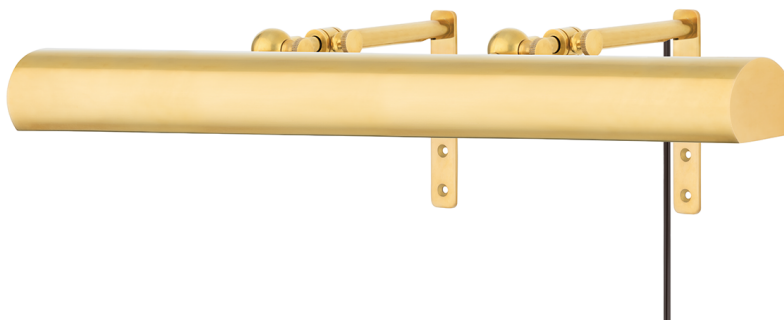

VERNON

2424-AGB

With a side-profile like a rising sun and handsome knurled pins so you can adjust both the length of its extension and the tilt of its smooth shade, Vernon is designed to illuminate your prized acquisitions. Different lengths and finishes accommodate paintings and personal treasures of various sizes. Vernon comes with a cord featuring an in-line switch; it may only be plugged into a standard electrical outlet on the wall. Since it may not be hardwired, it's an excellent picture light for those like to often change things up.

FINISHES

AGED BRASS

DIMENSIONS / SPECS

Height: 5"

Width/Diameter: 24"

Canopy/Backplate: 0.75"

Product Weight: 2lb

Extension: 11"

Top to Center: 2.5"

Canopy/Backplate Shape: Rectangle

Sloped Ceiling Compatible: No

Living Finish: No

Uplight Only: Yes

Min Extension: 8.5"

Max Extension: 11"

Shade 1: Brass

Shade 1 Finish: Aged Brass

Shade 1 Bottom L/W: 0" / 24"

Shade 1 Height: 2"

ELECTRICAL

Bulb 1

Bulb Included: No

Socket: E26 Medium Base

Bulb Type: T10-5.5