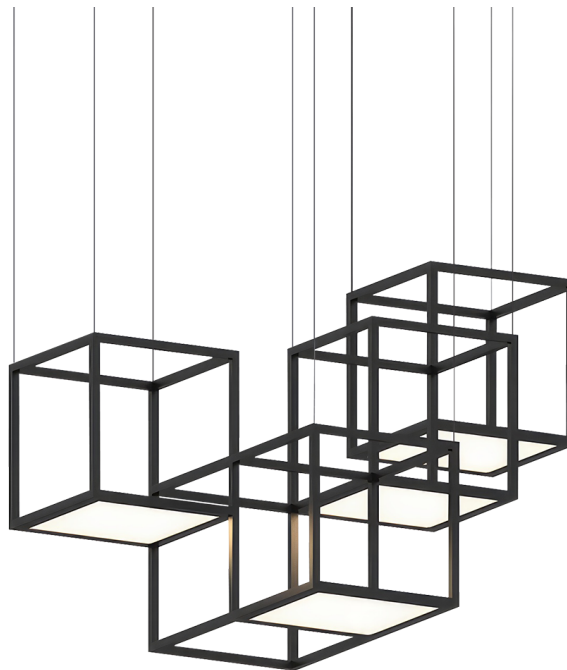

CUBIX™

24Z0001K

A simple geometric cube serves as a building block for the complex overhead compositions of the Cubix™ family. Each fixture features an open metal framework finished in Satin Black. The dramatic geometry of the configurations is amplified by scale, creating a focal point in a large entryway. Available as a surface mount in four sizes and a pendant in four sizes, the Cubix system can be connected in multiples to form limitless combinations filling expansive vertical or horizontal space.

FINISHES

SATIN BLACK

DIMENSIONS / SPECS

Height: 28.5"

Width/Diameter: 48.5"

Length: 36.5"

Minimum Height: 29.5"

Maximum Height: 92.5"

Canopy/Backplate: 4.5"

Hanging Type: 6' Adjustable Cord/Cable

Product Weight: 23.3lb

Canopy/Backplate Shape: Round

Sloped Ceiling Compatible: No

Living Finish: No

Uplight Only: No

Shade 1: Aluminum w/LED Flat Panel

Shade 1 Finish: Satin Black

Shade 1 Top Width: 12.5"

Shade 1 Height: 0.5"

ELECTRICAL

Bulb 1

Bulb Included: N/A

Socket: Integrated LED

Bulb Type: LED

Max Wattage: 13

Bulb Quantity: 4

Dimmer Type: ELV, TRIAC, 0-10 VOLT

Gem Box Required (2"x3"): No

Dark Sky: No

CRI: 90

Color Temp.: 3000k

Lumens: 2000

Title 24: No

Field Serviceable: No

Initial Lumens: 4600

IP Rating: N/A

SHIPPING

Carton 1: 35" x 18" x 14"

Carton 1 Weight: 33lb

Shipping Method: Truck Only

Country of Origin: