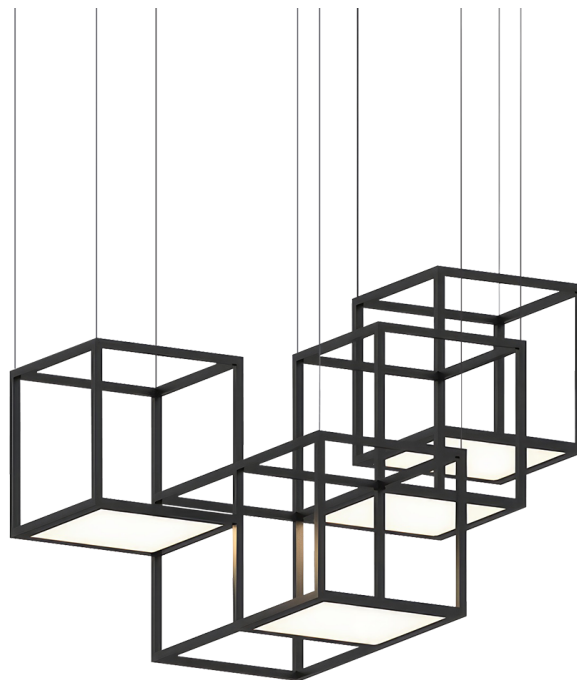

CUBIX™

24Z0001K

A simple geometric cube serves as a building block for the complex overhead compositions of the Cubix™ family. Each fixture features an open metal framework finished in Satin Black. The dramatic geometry of the configurations is amplified by scale, creating a focal point in a large entryway. Available as a surface mount in four sizes and a pendant in four sizes, the Cubix system can be connected in multiples to form limitless combinations filling expansive vertical or horizontal space.

FINISHES

SATIN BLACK

DIMENSIONS

Height: 28.5"
Width/Diameter: 48.5"
Length: 36.5"
Minimum Height: 29.5"
Maximum Height: 92.5"
Canopy/Backplate: 4.5"
Hanging Type: 6' Adjustable Cord/Cable
Product Weight: 23.3lb
Canopy/Backplate Shape: Round
Sloped Ceiling Compatible: No
Living Finish: No
Uplight Only: No

Shade

Shade 1: Aluminum w/LED Flat Panel
Shade 1 Finish: Satin Black
Shade 1 Top Width: 12.5"
Shade 1 Height: 0.5"

ELECTRICAL

Bulb 1

Bulb Included: N/A
Socket: Integrated LED
Bulb Type: LED
Max Wattage: 13
Bulb Quantity: 4
Dimmer Type: ELV, TRIAC, 0-10 VOLT
Gem Box Required (2"x3"): No
Dark Sky: No
CRI: 90
Color Temp.: 3000k
Lumens: 2000
Title 24: No
Field Serviceable: No
Initial Lumens: 4600
IP Rating: N/A