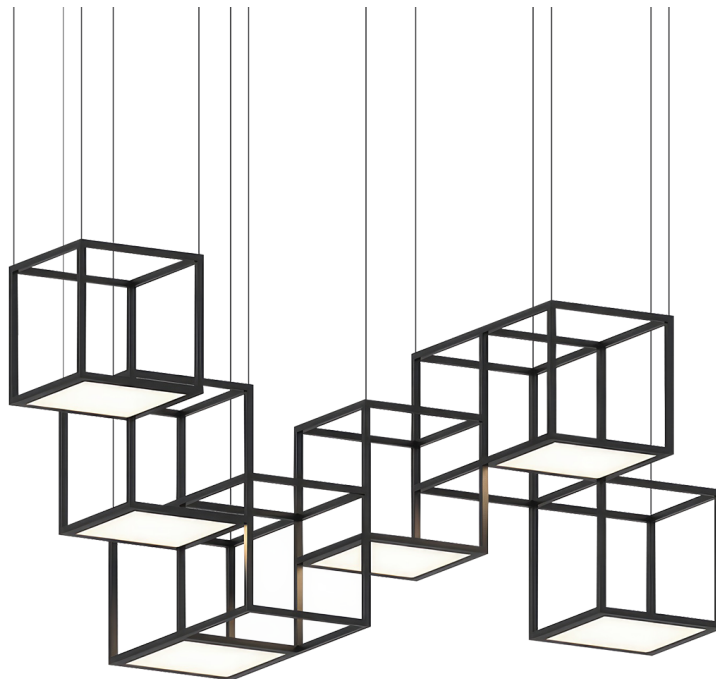

CUBIX™

24Z0002K

A simple geometric cube serves as a building block for the complex overhead compositions of the Cubix™ family. Each fixture features an open metal framework finished in Satin Black. The dramatic geometry of the configurations is amplified by scale, creating a focal point in a large entryway. Available as a surface mount in four sizes and a pendant in four sizes, the Cubix system can be connected in multiples to form limitless combinations filling expansive vertical or horizontal space.

FINISHES

SATIN BLACK

DIMENSIONS / SPECS

Height: 28.5"

Width/Diameter: 72.5"

Length: 36.5"

Minimum Height: 29.5"

Maximum Height: 84.5"

Canopy/Backplate: 4.5"

Hanging Type: 6' Adjustable Cord/Cable

Product Weight: 37lb

Canopy/Backplate Shape: Round

Sloped Ceiling Compatible: No

Living Finish: No

Uplight Only: No

Shade 1: Aluminum w/LED Flat Panel

Shade 1 Finish: Satin Black

Shade 1 Top Width: 12.5"

Shade 1 Height: 0.5"

ELECTRICAL

Bulb 1

Bulb Included: N/A

Socket: Integrated LED

Bulb Type: LED

Max Wattage: 13

Bulb Quantity: 6

Dimmer Type: ELV, TRIAC, 0-10 VOLT

Gem Box Required (2"x3"): No

Dark Sky: No

CRI: 90

Color Temp.: 3000k

Lumens: 3000

Title 24: No

Field Serviceable: No

Initial Lumens: 6900

IP Rating: N/A

SHIPPING

Carton 1: 35" x 18" x 14"

Carton 1 Weight: 33lb

Shipping Method: Truck Only

Country of Origin: