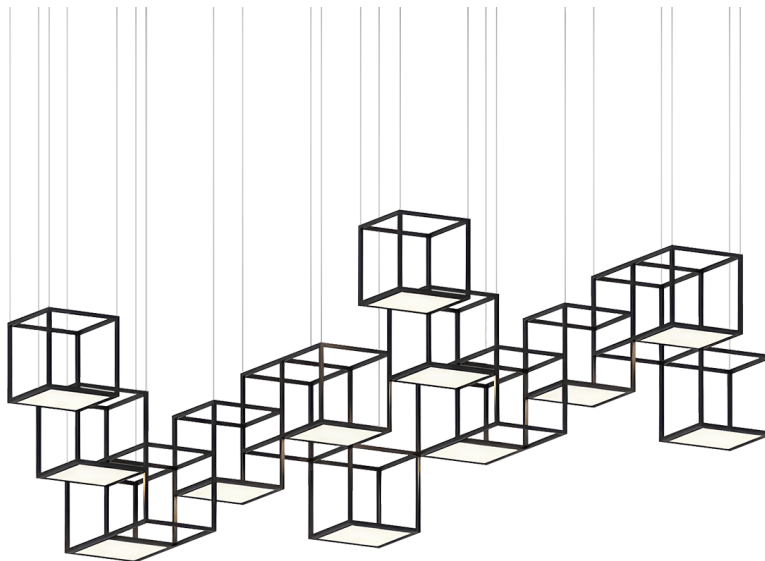

CUBIX™

24Z0003K

A simple geometric cube serves as a building block for the complex overhead compositions of the Cubix™ family. Each fixture features an open metal framework finished in Satin Black. The dramatic geometry of the configurations is amplified by scale, creating a focal point in a large entryway. Available as a surface mount in four sizes and a pendant in four sizes, the Cubix system can be connected in multiples to form limitless combinations filling expansive vertical or horizontal space.

FINISHES

SATIN BLACK

DIMENSIONS / SPECS

Height: 44.5"

Width/Diameter: 120.5"

Length: 60.5"

Minimum Height: 45.5"

Maximum Height: 100.5"

Canopy/Backplate: 4.5"

Hanging Type: 6' Adjustable Cord/Cable

Product Weight: 75.5lb

Canopy/Backplate Shape: Round

Sloped Ceiling Compatible: No

Living Finish: No

Uplight Only: No

Shade 1: Aluminum w/LED Flat Panel

Shade 1 Finish: Satin Black

Shade 1 Top Width: 12.5"

Shade 1 Height: 0.5"

ELECTRICAL

Bulb 1

Bulb Included: N/A

Socket: Integrated LED

Bulb Type: LED