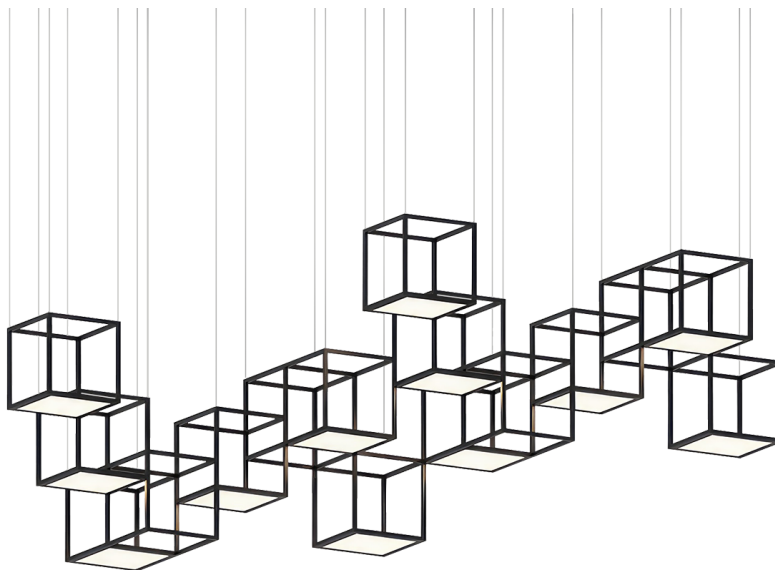

# CUBIX™

24Z0003K

A simple geometric cube serves as a building block for the complex overhead compositions of the Cubix™ family. Each fixture features an open metal framework finished in Satin Black. The dramatic geometry of the configurations is amplified by scale, creating a focal point in a large entryway. Available as a surface mount in four sizes and a pendant in four sizes, the Cubix system can be connected in multiples to form limitless combinations filling expansive vertical or horizontal space.

## DIMENSIONS

Height: 44.5"  
Width/Diameter: 120.5"  
Length: 60.5"  
Minimum Height: 45.5"  
Maximum Height: 100.5"  
Canopy/Backplate: 4.5"  
Hanging Type: 6' Adjustable Cord/Cable  
Product Weight: 75.5lb  
Canopy/Backplate Shape: Round  
Sloped Ceiling Compatible: No  
Living Finish: No  
Uplight Only: No

## Shade

Shade 1: Aluminum w/LED Flat Panel  
Shade 1 Finish: Satin Black  
Shade 1 Top Width: 12.5"  
Shade 1 Height: 0.5"