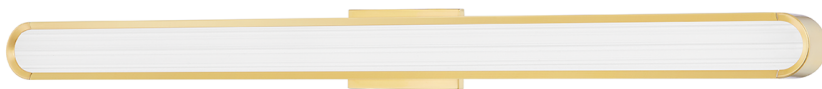

STARKEY

2532-AGB

Subtle details take this streamlined LED fixture beyond the bathroom. A ribbed glass front panel, forged brass detail at the ends, beveled edges, a small backplate and an overall sleek, sophisticated look make Starkey ideal for almost any room in the home. Starkey can be mounted horizontally or vertically, adding to its versatility. Available in three sizes and two finishes.

FINISHES

AGED BRASS

DIMENSIONS

Height: 2"

Width/Diameter: 2.75"

Length: 32.5"

Product Weight: 4.41lb

Extension: 2"

Top to Center: 1.5"

Canopy/Backplate Shape: Rectangle

Sloped Ceiling Compatible: No

Living Finish: No

Uplight Only: No

Shade

Shade 1: Glass

Shade 1 Finish: Opal Etched

Shade 1 Top Width: 2"

Shade 1 Bottom L/W: 0" / 2"

Shade 1 Height: 31.75"

ELECTRICAL

Bulb 1

Bulb Included: N/A

Socket: Integrated LED

Max Wattage: 22