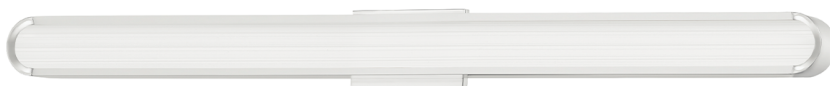

STARKEY

2532-PN

Subtle details take this streamlined LED fixture beyond the bathroom. A ribbed glass front panel, forged brass detail at the ends, beveled edges, a small backplate and an overall sleek, sophisticated look make Starkey ideal for almost any room in the home. Starkey can be mounted horizontally or vertically, adding to its versatility. Available in three sizes and two finishes.

FINISHES

POLISHED NICKEL

DIMENSIONS

Height: 2"

Width/Diameter: 2.75"

Length: 32.5"

Product Weight: 4.41lb

Extension: 2"

Top to Center: 1.5"

Canopy/Backplate Shape: Rectangle

Sloped Ceiling Compatible: No

Living Finish: No

Uplight Only: No

Shade

Shade 1: {{EMPTY}}

Shade 1 Top Width: 2"

Shade 1 Bottom L/W: 0" / 2"

Shade 1 Height: 31.75"

ELECTRICAL

Bulb 1

Bulb Included: N/A

Socket: Integrated LED

Max Wattage: 22

Bulb Quantity: 1