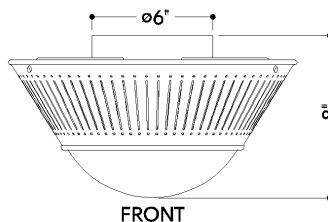

ELSMERE

2731-AGB

FINISHES

AGED BRASS

DIMENSIONS

Height: 8"

Width/Diameter: 14.25"

Canopy/Backplate: 6"

Product Weight: 10lb

Canopy/Backplate Shape: Round

Sloped Ceiling Compatible: No

Living Finish: No

Uplight Only: No

Shade

Shade 1: Glass

Shade 1 Finish: Cloud

Shade 1 Top Width: 12.75"

Shade 1 Height: 7.25"

ELECTRICAL

Bulb 1

Bulb Included: No

Socket: E26 Medium Base

Bulb Type: A19

Max Wattage: 15

Bulb Quantity: 1

Wire Length: 7"

Cord Type: B & W TEFLON W/ GROUND WIRE

Gem Box Required (2"x3"): No

Dark Sky: No

SHIPPING

Carton 1: 17" x 17" x 16"

Carton 1 Weight: 15lb

Shipping Method: Ground

Country of Origin: VN