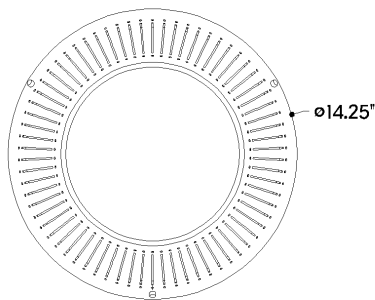

## DIMENSIONS

Height: 8"

Width/Diameter: 14.25"

Canopy/Backplate: 6"

Product Weight: 10lb

Canopy/Backplate Shape: Round

Sloped Ceiling Compatible: No

Living Finish: No

## Shade

Shade 1: Glass

Shade 1 Finish: Cloud

Shade 1 Top Width: 12.75"

Shade 1 Height: 7.25"

## SHIPPING

Carton 1: 17" x 17" x 16"

Carton 1 Weight: 15lb

Shipping Method: Ground

Country of Origin: VN

FRONT

BOTTOM