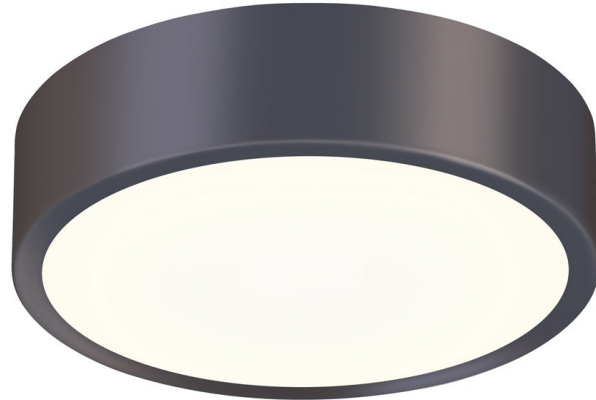

FINISHES

Black Bronze

Coastal Suitable Finish (EPM): No

DIMENSIONS

Height: 2"

Width/Diameter: 8"

Canopy/Backplate: 8"

Canopy/Backplate Shape: Round

Sloped Ceiling Compatible: No

Living Finish: No

Uplight Only: No

Shade

Shade 1: Metal

Shade 1 Finish: Black Bronze

Shade 2: Diffuser

Shade 2 Finish: White

ELECTRICAL

Bulb 1

Bulb Included: N/A

Socket: Integrated LED

Bulb Type: LED

Max Wattage: 20

Bulb Quantity: 1

Dimmer Type: ELV, TRIAC

Gem Box Required (2"x3"): No

Dark Sky: No

CRI: 90

Color Temp.: 3000k

Lumens: 1007

Title 24: No

Field Serviceable: No

Initial Lumens: 1800