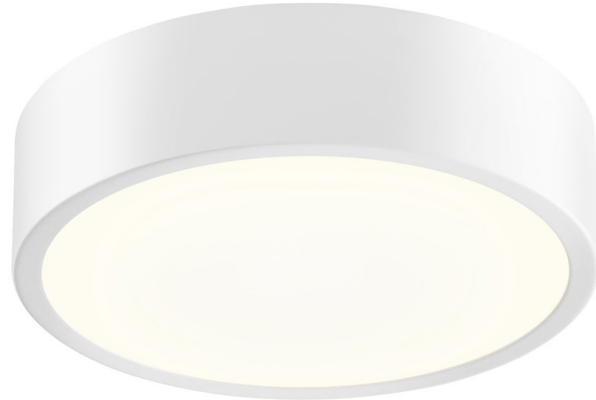

FINISHES

TEXTURE WHITE

Coastal Suitable Finish (EPM): No

DIMENSIONS

Height: 2"

Width/Diameter: 8"

Canopy/Backplate: 8"

Canopy/Backplate Shape: Round

Sloped Ceiling Compatible: No

Living Finish: No

Uplight Only: No

Shade

Shade 1: Metal

Shade 1 Finish: Textured White

Shade 2: Diffuser

Shade 2 Finish: White

Gem Box Required (2"x3"): No

Dark Sky: No

CRI: 90

Color Temp.: 3000k

Lumens: 1007

Title 24: No

Field Serviceable: No

Initial Lumens: 1800