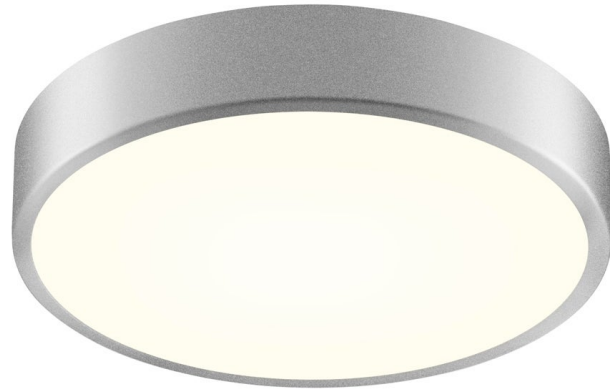

FINISHES

Bright Satin Aluminum

Coastal Suitable Finish (EPM): No

DIMENSIONS

Height: 2"

Width/Diameter: 12"

Canopy/Backplate: 12"

Canopy/Backplate Shape: Round

Sloped Ceiling Compatible: No

Living Finish: No

Uplight Only: No

Shade

Shade 1: **Metal**

Shade 1 Finish: **Bright Satin Aluminum**

Shade 2: **Diffuser**

Shade 2 Finish: **White**

ELECTRICAL

Bulb 1

Bulb Included: N/A

Socket: **Integrated LED**

Bulb Type: LED

Max Wattage: 22

Bulb Quantity: 1

Dimmer Type: ELV, TRIAC

Gem Box Required (2"x3"): No

Dark Sky: No

CRI: 90

Color Temp.: 3000k

Lumens: 1286

Title 24: No

Field Serviceable: No

Initial Lumens: 2000