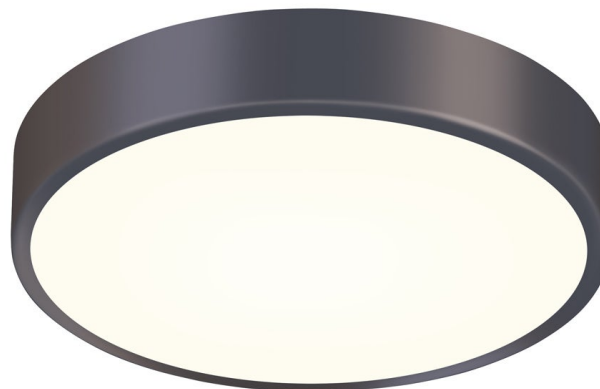

### Black Bronze

Coastal Suitable Finish (EPM): No

## DIMENSIONS

Height: 2"

Width/Diameter: 12"

Canopy/Backplate: 12"

Canopy/Backplate Shape: Round

Sloped Ceiling Compatible: No

Living Finish: No

Uplight Only: No

## Shade

Shade 1: Metal

Shade 1 Finish: Black Bronze

Shade 2: Diffuser

Shade 2 Finish: White