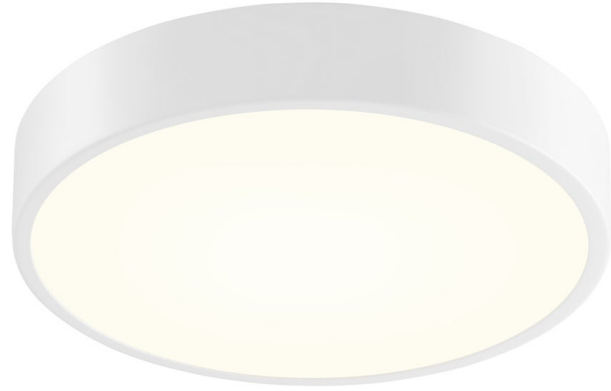

### TEXTURE WHITE

Coastal Suitable Finish (EPM): No

## DIMENSIONS

Height: 2"

Width/Diameter: 12"

Canopy/Backplate: 12"

Canopy/Backplate Shape: Round

Sloped Ceiling Compatible: No

Living Finish: No

Uplight Only: No

## Shade

Shade 1: Metal

Shade 1 Finish: Textured White

Shade 2: Diffuser

Shade 2 Finish: White