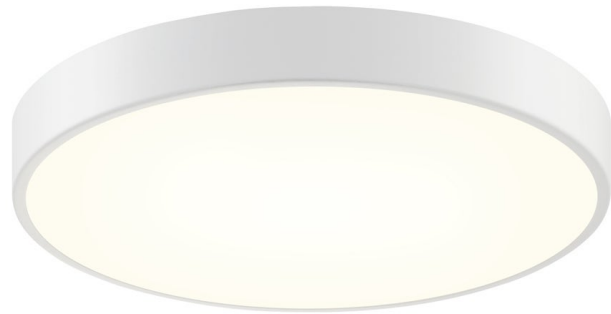

FINISHES

TEXTURE WHITE

Coastal Suitable Finish (EPM): No

DIMENSIONS

Height: 2"

Width/Diameter: 16"

Canopy/Backplate: 16"

Canopy/Backplate Shape: Round

Sloped Ceiling Compatible: No

Living Finish: No

Uplight Only: No

Shade

Shade 1: Metal

Shade 1 Finish: Textured White

Shade 2: Diffuser

Shade 2 Finish: White

ELECTRICAL

Bulb 1

Bulb Included: N/A

Socket: Integrated LED

Bulb Type: LED

Max Wattage: 30

Bulb Quantity: 1

Dimmer Type: ELV, TRIAC, 0-10 VOLT