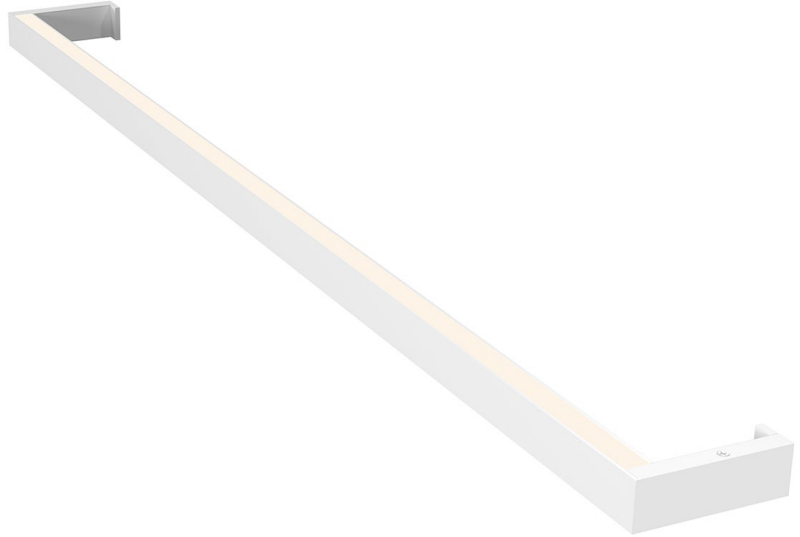

THIN-LINE™

2812.03-3

The Thin-Line™ family leans into minimalism with bold angularity. The result is a series of suspended metal bars with integrated LED. To eliminate glare, the light is cast against the wall in its sconce format, which is available in five sizes. Thin-Line™ also comes as a pendant in five sizes. Finish options include Satin White, Satin Black, and Bright Satin Aluminum.

FINISHES

Satin White

Coastal Suitable Finish (EPM): No

DIMENSIONS

Height: 1"

Width/Diameter: 36"

Canopy/Backplate: 1"

Product Weight: 3lb

Extension: 3.5"

Canopy/Backplate Shape: Round

Sloped Ceiling Compatible: No

Living Finish: No

Uplight Only: No

Shade

Shade 1: Aluminum & Acrylic

Shade 1 Finish: White

Shade 1 Top Width: 36"

Shade 1 Height: 1"

ELECTRICAL

Bulb 1

Bulb Included: N/A

Socket: Integrated LED

Bulb Type: LED

Max Wattage: 19