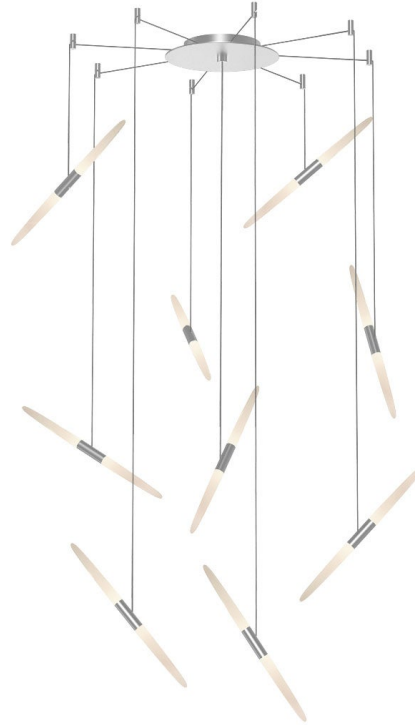

# BALLET™

2893.16-J20

Poised in perpendicular formations, the softly tapered acrylic shades of Ballet™ radiate LED illumination for their grand performance. The slender tubes are arranged at varying heights, creating plenty of places for the eye to land. Finished in Satin Black or Bright Satin Aluminum, these multi-arm mobiles are impressive feats of symmetry and balance.

## FINISHES

Bright Satin Aluminum

## DIMENSIONS

Height: 3.25"  
Width/Diameter: 47"  
Minimum Height: 5.5"  
Maximum Height: 245"  
Canopy/Backplate: 12"  
Hanging Type: 20' Adjustable Cord  
Product Weight: 12.8lb  
Sloped Ceiling Compatible: No  
Living Finish: No  
Uplight Only: No

## Shade

Shade 1: Acrylic  
Shade 1 Finish: Frosted  
Shade 1 Top Length: 1"  
Shade 1 Top Width: 7.5"  
Shade 1 Bottom L/W: 1" / 0"