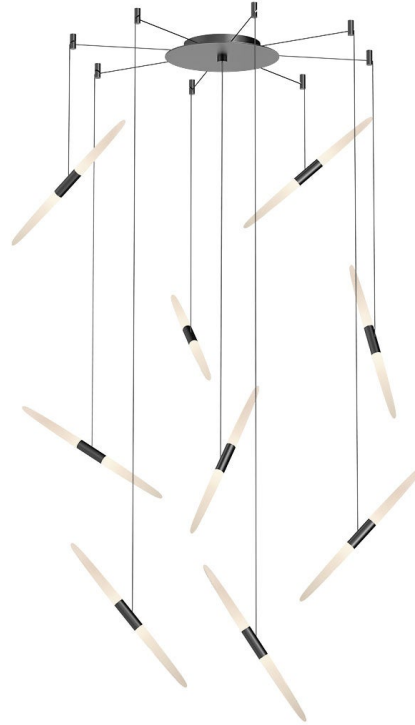

# BALLET™

2893.25-J20

Poised in perpendicular formations, the softly tapered acrylic shades of Ballet™ radiate LED illumination for their grand performance. The slender tubes are arranged at varying heights, creating plenty of places for the eye to land. Finished in Satin Black or Bright Satin Aluminum, these multi-arm mobiles are impressive feats of symmetry and balance.

## FINISHES

## DIMENSIONS

Height: 3.25"  
Width/Diameter: 47"  
Minimum Height: 5.5"  
Maximum Height: 245"  
Canopy/Backplate: 12"  
Hanging Type: 20' Adjustable Cord  
Product Weight: 12.8lb  
Sloped Ceiling Compatible: No  
Living Finish: No  
Uplight Only: No

## Shade

Shade 1: Acrylic  
Shade 1 Finish: Frosted  
Shade 1 Top Length: 1"  
Shade 1 Top Width: 7.5"  
Shade 1 Bottom L/W: 1" / 0"