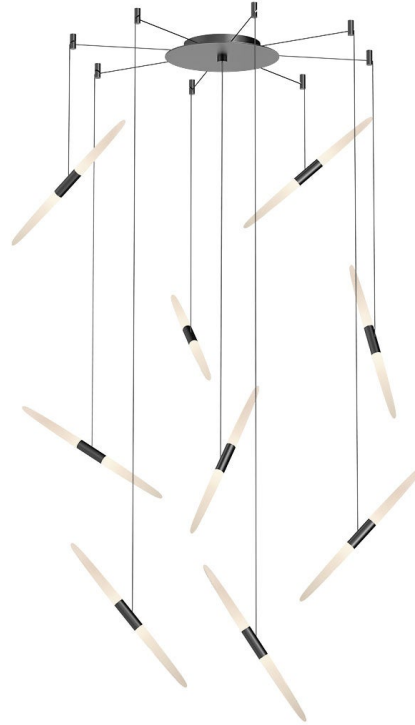

# BALLET™

2893.25

Poised in perpendicular formations, the softly tapered acrylic shades of Ballet™ radiate LED illumination for their grand performance. The slender tubes are arranged at varying heights, creating plenty of places for the eye to land. Finished in Satin Black or Bright Satin Aluminum, these multi-arm mobiles are impressive feats of symmetry and balance.

## FINISHES

## DIMENSIONS

Height: 3.25"  
Width/Diameter: 47"  
Minimum Height: 5.5"  
Maximum Height: 125"  
Canopy/Backplate: 12"  
Hanging Type: 10' Adjustable Cord  
Product Weight: 12.8lb  
Sloped Ceiling Compatible: No  
Living Finish: No  
Uplight Only: No

## Shade

Shade 1: Acrylic  
Shade 1 Finish: Frosted  
Shade 1 Top Length: 1"  
Shade 1 Top Width: 7.5"  
Shade 1 Bottom L/W: 1" / 0"