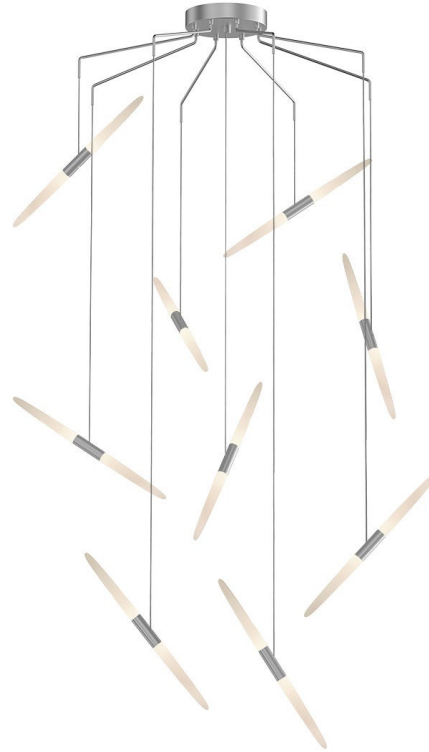

BALLET™

2894.16-J20

Poised in perpendicular formations, the softly tapered acrylic shades of Ballet™ radiate LED illumination for their grand performance. The slender tubes are arranged at varying heights, creating plenty of places for the eye to land. Finished in Satin Black or Bright Satin Aluminum, these multi-arm mobiles are impressive feats of symmetry and balance.

FINISHES

Bright Satin Aluminum

DIMENSIONS

Height: 3.25"
Width/Diameter: 45.75"
Minimum Height: 10.5"
Maximum Height: 250"
Canopy/Backplate: 8"
Hanging Type: 20' Adjustable Cord
Product Weight: 14.55lb
Sloped Ceiling Compatible: No
Living Finish: No
Uplight Only: No

Shade

Shade 1: Acrylic
Shade 1 Finish: Frosted
Shade 1 Top Length: 1"
Shade 1 Top Width: 7.5"
Shade 1 Bottom L/W: 1" / 0"

ELECTRICAL

Bulb 1

Bulb Included: N/A
Socket: Integrated LED
Bulb Type: LED
Max Wattage: 5
Bulb Quantity: 9
Wire Length: 20'
Dimmer Type: ELV, TRIAC, 0-10 VOLT
Gem Box Required (2"x3"): No
Dark Sky: No
CRI: 90
Color Temp.: 3000k
Lumens: 5540
Title 24: No
Field Serviceable: No
Initial Lumens: 2410
IP Rating: N/A