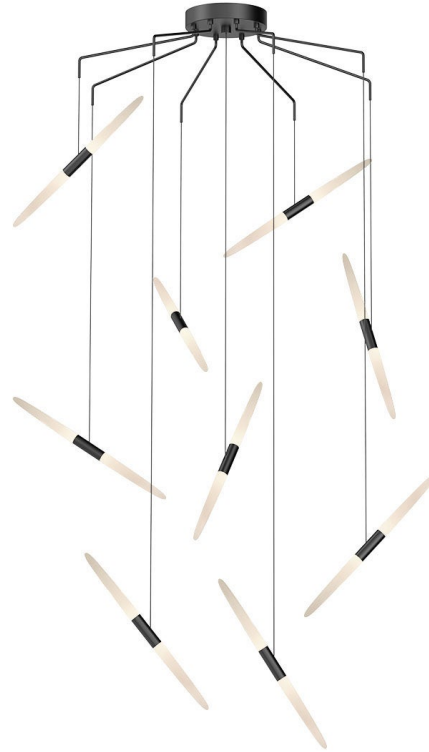

BALLET™

2894.25-J20

Poised in perpendicular formations, the softly tapered acrylic shades of Ballet™ radiate LED illumination for their grand performance. The slender tubes are arranged at varying heights, creating plenty of places for the eye to land. Finished in Satin Black or Bright Satin Aluminum, these multi-arm mobiles are impressive feats of symmetry and balance.

FINISHES

SATIN BLACK

DIMENSIONS

Height: 3.25"
Width/Diameter: 45.75"
Minimum Height: 10.5"
Maximum Height: 250"
Canopy/Backplate: 8"
Hanging Type: 20' Adjustable Cord
Product Weight: 14.55lb
Sloped Ceiling Compatible: No
Living Finish: No
Uplight Only: No

Shade

Shade 1: Acrylic
Shade 1 Finish: Frosted
Shade 1 Top Length: 1"
Shade 1 Top Width: 7.5"
Shade 1 Bottom L/W: 1" / 0"

ELECTRICAL

Bulb 1

Bulb Included: N/A
Socket: Integrated LED
Bulb Type: LED
Max Wattage: 5
Bulb Quantity: 9
Wire Length: 20'
Dimmer Type: ELV, TRIAC, 0-10 VOLT
Gem Box Required (2"x3"): No
Dark Sky: No
CRI: 90
Color Temp.: 3000k
Lumens: 5540
Title 24: No
Field Serviceable: No
Initial Lumens: 2410
IP Rating: N/A