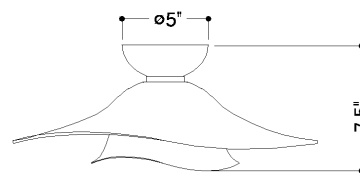

FINISHES

AGED BRASS

DIMENSIONS

Height: 7.25"
Width/Diameter: 18"
Canopy/Backplate: 5"
Product Weight: 5.7lb
Canopy/Backplate Shape: Round
Sloped Ceiling Compatible: No
Living Finish: No
Uplight Only: No

Shade

Shade 1: Glass
Shade 1 Finish: Etched Matte
Shade 1 Bottom L/W: 0" / 18"
Shade 1 Height: 4"
Shade 2: Glass
Shade 2 Finish: Etched Matte
Shade 2 Bottom L/W: 0" / 8.75"
Shade 2 Height: 4.5"

ELECTRICAL

Bulb 1

Bulb Included: No
Socket: E26 Medium Base
Bulb Type: G25
Max Wattage: 15
Bulb Quantity: 1
Wire Length: 7"
Cord Type: B & W TEFLON W/ GROUND WIRE
Gem Box Required (2"x3"): No
Dark Sky: No

SHIPPING

Carton 1: 22" x 22" x 13"
Carton 1 Weight: 10lb
Shipping Method: Ground
Country of Origin: VN