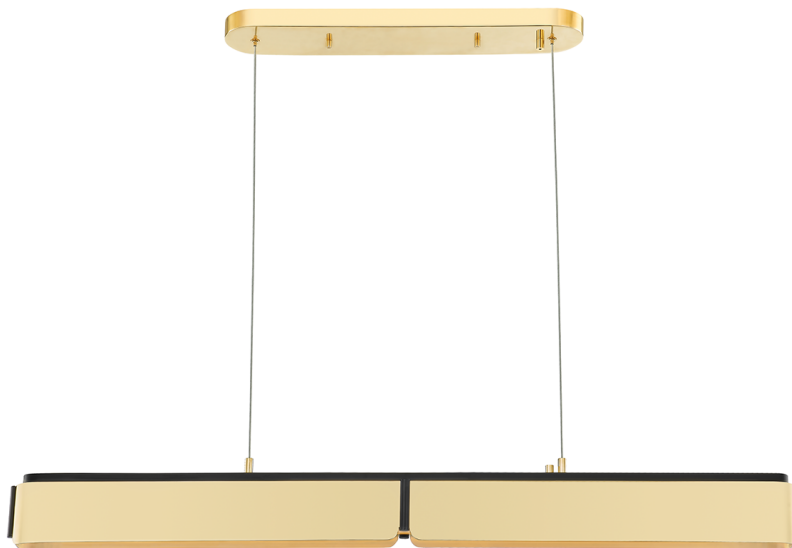

TRIBECA

2948-AGB/BK

Industrial honesty and straightforward simplicity defines the sophisticated urban space. Tribecas clear glass globe and black wire mesh refracts the illuminated filament of its showcase lamp. Or, remove the mesh to reveal the warm radiance of the naked, specially coated bronze bulb. Also available as a Sconce.

FINISHES

AGED BRASS w/ BLACK

DIMENSIONS

Height: 5"

Width/Diameter: 48.5"

Minimum Height: 15.35"

Maximum Height: 60"

Canopy/Backplate: 4.75"

Product Weight: 32lb

Canopy/Backplate Shape: Rectangle

Sloped Ceiling Compatible: No

Living Finish: No

Uplight Only: No

Shade

ELECTRICAL

Bulb 1

Bulb Included: N/A

Socket: Integrated LED

Max Wattage: 60

Bulb Quantity: 0

Wire Length: 120"

Dimmer Type: ELV, TRIAC, 0-10 VOLT

Gem Box Required (2"x3"): No

Dark Sky: No

CRI: 90

Color Temp.: 2700k

Lumens: 1375

Title 24: No

Field Serviceable: No

SHIPPING

Carton 1: 53" x 15" x 8"

Carton 1 Weight: 37lb

Shipping Method: Ground

Country of Origin: VN