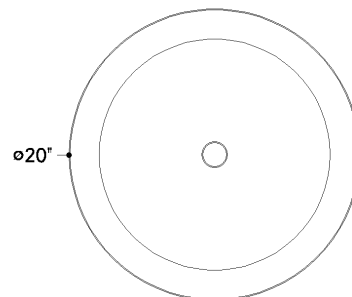

*Due to the one-of-a-kind nature of the medium, exact colors and patterns may vary slightly from the image shown.

FINISHES

AGED BRASS

DIMENSIONS

Height: 9.25"
Width/Diameter: 20"
Minimum Height: 12.75"
Maximum Height: 66.5"
Canopy/Backplate: 7"
Hanging Type: 1-3" / 1-6" / 1-12" / 2-18" Stems
Product Weight: 16.75lb
Canopy/Backplate Shape: Round
Sloped Ceiling Compatible: No
Living Finish: No
Uplight Only: No

Shade

Shade 1: Natural Stone
Shade 1 Finish: Alabaster
Shade 1 Top Width: 16"
Shade 1 Height: 0.5"

ELECTRICAL

Bulb 1

Bulb Included: N/A
Socket: Integrated LED
Max Wattage: 21
Bulb Quantity: 2
Wire Length: 120"
Cord Type: B & W TEFLON W/ GROUND WIRE
Dimmer Type: ELV, TRIAC
Gem Box Required (2"x3"): No
Dark Sky: No
CRI: 90
Color Temp.: 3000k
Lumens: 700
Title 24: No
Field Serviceable: No

SHIPPING

Carton 1: 23" x 23" x 14"
Carton 1 Weight: 21lb
Shipping Method: Ground
Country of Origin: VN

FRONT

BOTTOM