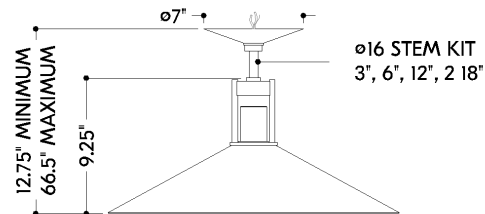

*Due to the one-of-a-kind nature of the medium, exact colors and patterns may vary slightly from the image shown.

FINISHES

AGED BRASS

DIMENSIONS

Height: 9.25"
Width/Diameter: 20"
Minimum Height: 12.75"
Maximum Height: 66.5"
Canopy/Backplate: 7"
Hanging Type: 1-3" / 1-6" / 1-12" / 2-18" Stems
Product Weight: 16.75lb
Canopy/Backplate Shape: Round
Sloped Ceiling Compatible: No
Living Finish: No
Uplight Only: No

Shade

Shade 1: Natural Stone
Shade 1 Finish: Alabaster
Shade 1 Top Width: 16"
Shade 1 Height: 0.5"

ELECTRICAL

Bulb 1

Bulb Included: N/A
Socket: Integrated LED
Max Wattage: 21
Bulb Quantity: 2
Wire Length: 120"
Cord Type: B & W TEFLON W/ GROUND WIRE
Dimmer Type: ELV, TRIAC
Gem Box Required (2"x3"): No
Dark Sky: No
CRI: 90
Color Temp.: 3000k
Lumens: 700
Title 24: No
Field Serviceable: No

SHIPPING

Carton 1: 23" x 23" x 14"
Carton 1 Weight: 21lb
Shipping Method: Ground
Country of Origin: VN

FRONT

BOTTOM