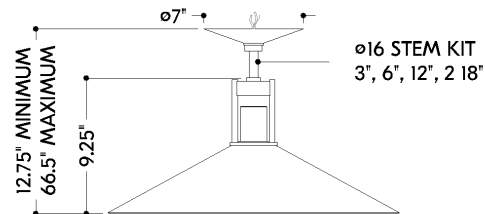

*Due to the one-of-a-kind nature of the medium, exact colors and patterns may vary slightly from the image shown.

FINISHES

DISTRESSED BRONZE

DIMENSIONS

Height: 9.25"
Width/Diameter: 20"
Minimum Height: 12.75"
Maximum Height: 66.5"
Canopy/Backplate: 7"
Hanging Type: 1-3" / 1-6" / 1-12" / 2-18" Stems
Product Weight: 16.75lb
Canopy/Backplate Shape: Round
Sloped Ceiling Compatible: No
Living Finish: No
Uplight Only: No

Shade

Shade 1: Natural Stone
Shade 1 Finish: Alabaster
Shade 1 Top Width: 16"
Shade 1 Height: 0.5"

ELECTRICAL

Bulb 1

Bulb Included: N/A
Socket: Integrated LED
Max Wattage: 21
Bulb Quantity: 2
Wire Length: 120"
Cord Type: B & W TEFLON W/ GROUND WIRE
Dimmer Type: ELV, TRIAC
Gem Box Required (2"x3"): No
Dark Sky: No
CRI: 90
Color Temp.: 3000k
Lumens: 700
Title 24: No
Field Serviceable: No

SHIPPING

Carton 1: 24" x 23" x 13"
Carton 1 Weight: 21lb
Shipping Method: Ground
Country of Origin: VN

FRONT

BOTTOM