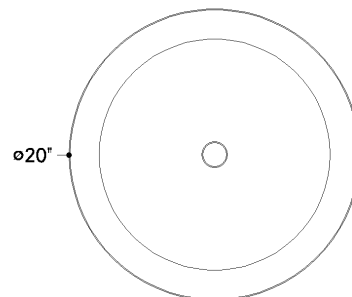

*Due to the one-of-a-kind nature of the medium, exact colors and patterns may vary slightly from the image shown.

FINISHES

DISTRESSED BRONZE

DIMENSIONS

Height: 9.25"
Width/Diameter: 20"
Minimum Height: 12.75"
Maximum Height: 66.5"
Canopy/Backplate: 7"
Hanging Type: 1-3" / 1-6" / 1-12" / 2-18" Stems
Product Weight: 16.75lb
Canopy/Backplate Shape: Round
Sloped Ceiling Compatible: No
Living Finish: No
Uplight Only: No

Shade

Shade 1: Natural Stone
Shade 1 Finish: Alabaster
Shade 1 Top Width: 16"
Shade 1 Height: 0.5"

ELECTRICAL

Bulb 1

Bulb Included: N/A
Socket: Integrated LED
Max Wattage: 21
Bulb Quantity: 2
Wire Length: 120"
Cord Type: B & W TEFLON W/ GROUND WIRE
Dimmer Type: ELV, TRIAC
Gem Box Required (2"x3"): No
Dark Sky: No
CRI: 90
Color Temp.: 3000k
Lumens: 700
Title 24: No
Field Serviceable: No

SHIPPING

Carton 1: 24" x 23" x 13"
Carton 1 Weight: 21lb
Shipping Method: Ground
Country of Origin: VN

FRONT

BOTTOM