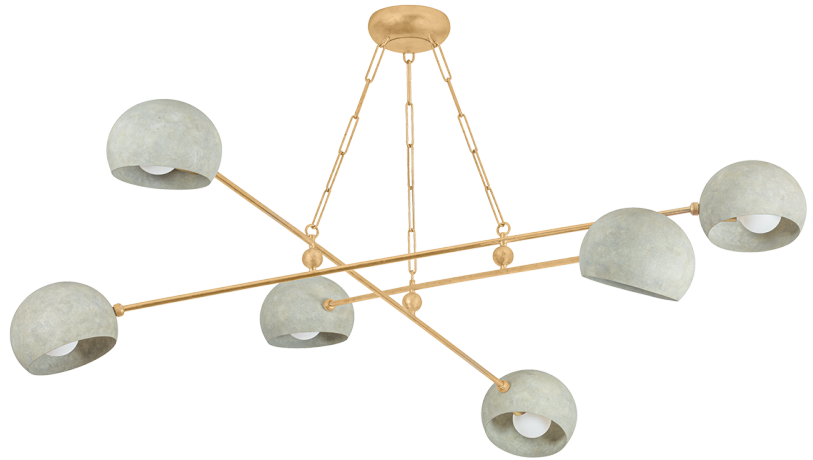

# TURNER

3106-VGL/LWP

Inspired by a mobile, this retro chandelier silhouette has been softened by earthy metal finishes and rounded forms. 4 or 6 dome shades are finished in Limewash Plaster, while the slender framework is finished in Vintage Gold Leaf. The entire fixture is supported by jewelry-like decorative chains hanging from a classic canopy.

## FINISHES

VINTAGE GOLD LEAF w/ Limewash Plaster

## DIMENSIONS

Height: 14"  
Width/Diameter: 60"  
Minimum Height: 22.5"  
Maximum Height: 76"  
Canopy/Backplate: 6"  
Hanging Type: 54" Chain  
Product Weight: 15.4lb  
Canopy/Backplate Shape: Round  
Sloped Ceiling Compatible: No  
Living Finish: No  
Uplight Only: Yes

## Shade

Shade 1: Aluminum  
Shade 1 Finish: Limewash Plaster  
Shade 1 Top Width: 7.75"  
Shade 1 Bottom L/W: 0" / 6.5"  
Shade 1 Height: 5.5"