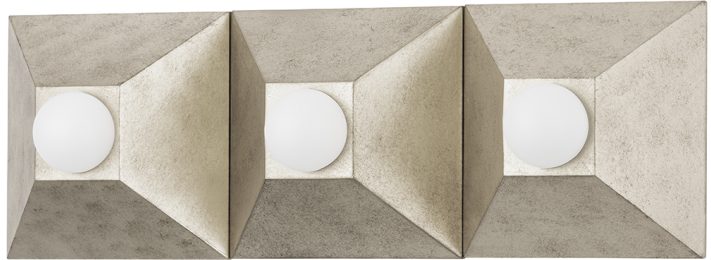

MAX

325-03-SL

Playing with shapes, Max gives simple geometry maximum style. A series of pyramid bases supporting round globe lights come together to form squares and rectangles. The vintage gold or silver leaf finishes add to the design's overall Hollywood glam feeling. Whether in a flush mount, sconce or bath and vanity, Max adds a chic vibe to any space.

FINISHES

SILVER LEAF

DIMENSIONS / SPECS

Height: 6"
Width/Diameter: 18"
Product Weight: 5lb
Extension: 4.5"
Top to Center: 3"
Canopy/Backplate Shape: Square
Sloped Ceiling Compatible: Yes
Living Finish: No
Uplight Only: Yes

Shade 1: {{EMPTY}}
Shade 1 Bottom L/W: 0" / 7.25"
Shade 1 Height: 12"

ELECTRICAL

Bulb 1
Bulb Included: No
Socket: E12 Candelabra Base
Bulb Type: G16.5
Max Wattage: 8
Bulb Quantity: 3
Wire Length: 7"
Gem Box Required (2"x3"): No
Dark Sky: No