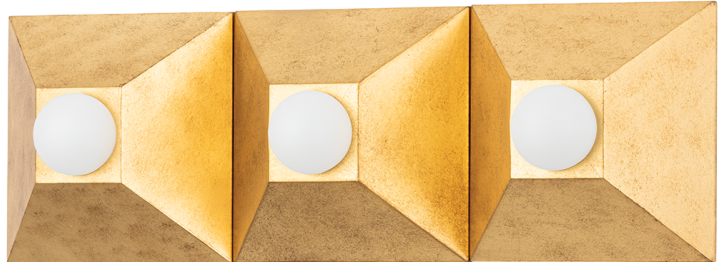

MAX

325-03-VGL

Playing with shapes, Max gives simple geometry maximum style. A series of pyramid bases supporting round globe lights come together to form squares and rectangles. The vintage gold or silver leaf finishes add to the design's overall Hollywood glam feeling. Whether in a flush mount, sconce or bath and vanity, Max adds a chic vibe to any space.

FINISHES

VINTAGE GOLD LEAF

DIMENSIONS

Height: 6"
Width/Diameter: 18"
Product Weight: 5lb
Extension: 4.5"
Top to Center: 3"
Canopy/Backplate Shape: Square
Sloped Ceiling Compatible: No
Living Finish: No
Uplight Only: Yes

Shade

Shade 1: {{EMPTY}}
Shade 1 Bottom L/W: 0" / 10.35"
Shade 1 Height: 15"

ELECTRICAL

Bulb 1

Bulb Included: No
Socket: E12 Candelabra Base
Bulb Type: G16.5
Max Wattage: 8
Bulb Quantity: 3
Wire Length: 7"
Gem Box Required (2"x3"): No
Dark Sky: No