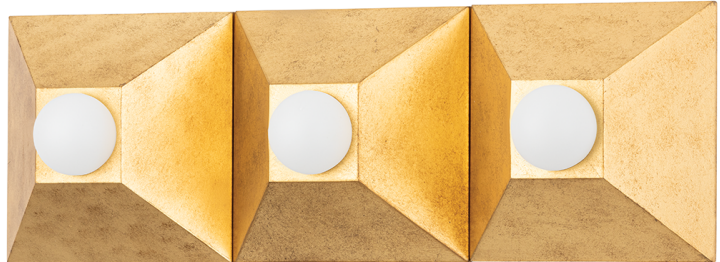

MAX

325-03-VGL

Playing with shapes, Max gives simple geometry maximum style. A series of pyramid bases supporting round globe lights come together to form squares and rectangles. The vintage gold or silver leaf finishes add to the design's overall Hollywood glam feeling. Whether in a flush mount, sconce or bath and vanity, Max adds a chic vibe to any space.

FINISHES

VINTAGE GOLD LEAF

Coastal Suitable Finish (EPM): No

DIMENSIONS

Height: 6"

Width/Diameter: 18"

Product Weight: 5lb

Extension: 4.5"

Top to Center: 3"

Canopy/Backplate Shape: Square

Sloped Ceiling Compatible: No

Living Finish: No

Uplight Only: Yes

Shade

Shade 1 Bottom L/W: 0" / 10.35"

Shade 1 Height: 15"