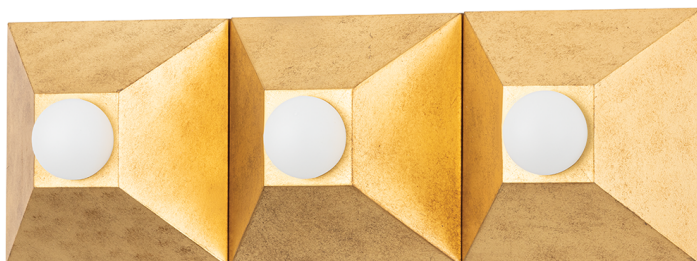

MAX

325-03-VGL

Playing with shapes, Max gives simple geometry maximum style. A series of pyramid bases supporting round globe lights come together to form squares and rectangles. The vintage gold or silver leaf finishes add to the design's overall Hollywood glam feeling. Whether in a flush mount, sconce or bath and vanity, Max adds a chic vibe to any space.

FINISHES

VINTAGE GOLD LEAF

DIMENSIONS / SPECS

Height: 6"

Width/Diameter: 18"

Product Weight: 5lb

Extension: 4.5"

Top to Center: 3"

Canopy/Backplate Shape: Square

Sloped Ceiling Compatible: Yes

Living Finish: No

Uplight Only: Yes

Shade 1: {{EMPTY}}

Shade 1 Bottom L/W: 0" / 10.35"

Shade 1 Height: 15"

ELECTRICAL

Bulb 1

Bulb Included: No

Socket: E12 Candelabra Base

Bulb Type: G16.5

Max Wattage: 8

Bulb Quantity: 3

Wire Length: 7"

Gem Box Required (2"x3"): No

Dark Sky: No

SHIPPING

Carton 1: 22" x 10" x 8"

Carton 1 Weight: 7lb

Shipping Method: Ground

Country of Origin: PH