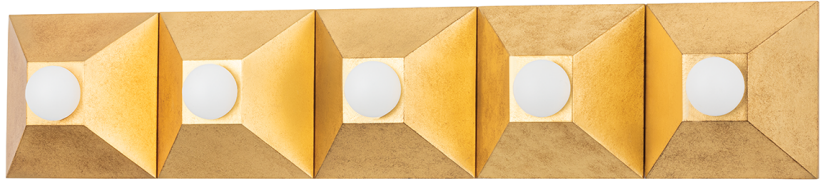

MAX

325-05-VGL

Playing with shapes, Max gives simple geometry maximum style. A series of pyramid bases supporting round globe lights come together to form squares and rectangles. The vintage gold or silver leaf finishes add to the design's overall Hollywood glam feeling. Whether in a flush mount, sconce or bath and vanity, Max adds a chic vibe to any space.

FINISHES

SILVER LEAF (SILVER LEAF)
VINTAGE GOLD LEAF (VINTAGE GOLD LEAF)

DIMENSIONS

Height: 6"

Width/Diameter: 30"

Canopy/Backplate: 0"

Hanging Type:

Product Weight: 7lb

GLASS

Attachment:

Glass 1:

Glass 2:

LAMPING

Bulb 1

Socket: E12 Candelabra Base

Bulb: G16.5 • 5 • 8 Watt Max