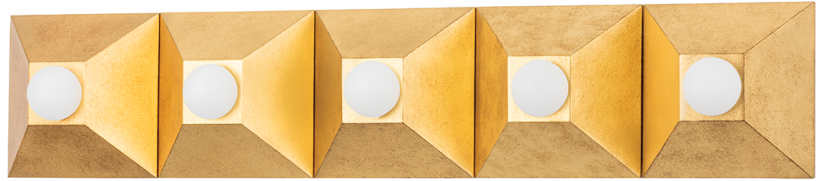

MAX

325-05-VGL

Playing with shapes, Max gives simple geometry maximum style. A series of pyramid bases supporting round globe lights come together to form squares and rectangles. The vintage gold or silver leaf finishes add to the design's overall Hollywood glam feeling. Whether in a flush mount, sconce or bath and vanity, Max adds a chic vibe to any space.

FINISHES

VINTAGE GOLD LEAF

DIMENSIONS

Height: 6"
Width/Diameter: 30"
Product Weight: 7lb
Extension: 4.5"
Top to Center: 3"
Canopy/Backplate Shape: Square
Sloped Ceiling Compatible: No
Living Finish: No
Uplight Only: No

Shade

Shade 1: {{EMPTY}}
Shade 1 Bottom L/W: 0" / 7.5"
Shade 1 Height: 11"

ELECTRICAL

Bulb 1

Bulb Included: No
Socket: E12 Candelabra Base
Bulb Type: G16.5
Max Wattage: 8
Bulb Quantity: 5
Wire Length: 7"
Gem Box Required (2"x3"): No
Dark Sky: No