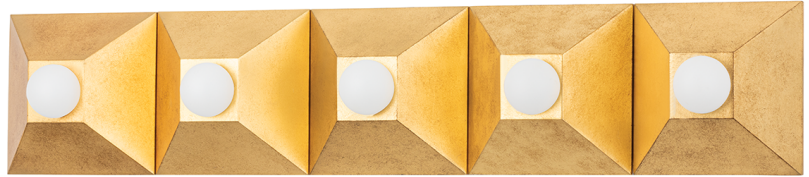

MAX

325-05-VGL

Playing with shapes, Max gives simple geometry maximum style. A series of pyramid bases supporting round globe lights come together to form squares and rectangles. The vintage gold or silver leaf finishes add to the design's overall Hollywood glam feeling. Whether in a flush mount, sconce or bath and vanity, Max adds a chic vibe to any space.

FINISHES

VINTAGE GOLD LEAF

DIMENSIONS / SPECS

Height: 6"
Width/Diameter: 30"
Product Weight: 7lb
Extension: 4.5"
Top to Center: 3"
Canopy/Backplate Shape: Square
Sloped Ceiling Compatible: Yes
Living Finish: No
Uplight Only: No

Shade 1: {{EMPTY}}
Shade 1 Bottom L/W: 0" / 7.5"
Shade 1 Height: 11"

ELECTRICAL

Bulb 1
Bulb Included: No
Socket: E12 Candelabra Base
Bulb Type: G16.5
Max Wattage: 8
Bulb Quantity: 5
Wire Length: 7"
Gem Box Required (2"x3"): No
Dark Sky: No

SHIPPING

Carton 1: 30" x 10" x 7"
Carton 1 Weight: 12lb
Shipping Method: Ground
Country of Origin: PH