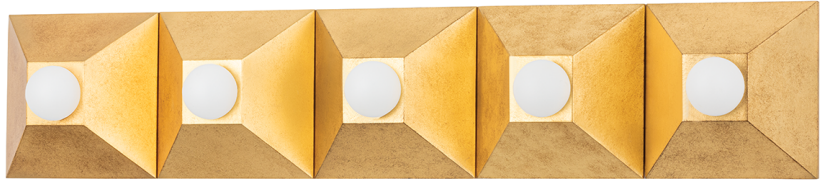

MAX

325-05-VGL

Playing with shapes, Max gives simple geometry maximum style. A series of pyramid bases supporting round globe lights come together to form squares and rectangles. The vintage gold or silver leaf finishes add to the design's overall Hollywood glam feeling. Whether in a flush mount, sconce or bath and vanity, Max adds a chic vibe to any space.

FINISHES

SILVER LEAF (SILVER LEAF)

VINTAGE GOLD LEAF (VINTAGE GOLD LEAF)

DIMENSIONS

Height: 6"

Width/Diameter: 30"

Canopy/Backplate: 0"

Hanging Type:

Product Weight: 7lb

GLASS

Attachment:

Glass 1:

Glass 2:

LAMPING

Bulb 1

Socket: E12 Candelabra Base