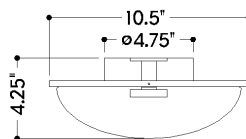

BLAINA

3361-AGB

FINISHES

AGED BRASS

DIMENSIONS

Height: 18"
Width/Diameter: 10.5"
Canopy/Backplate: 4.75"
Product Weight: 4.62lb
Extension: 4.25"
Top to Center: 14.25"
Canopy/Backplate Shape: Round
Sloped Ceiling Compatible: No
Living Finish: No
Uplight Only: No

Shade

Shade 1: Glass
Shade 1 Finish: Matte Cloud
Shade 1 Top Length: 9.75"
Shade 1 Top Width: 2.75"
Shade 1 Height: 7.5"

ELECTRICAL

Bulb 1

Bulb Included: N/A
Socket: Integrated LED
Max Wattage: 9
Bulb Quantity: 1
Wire Length: 7"
Cord Type: B & W TEFLON W/ GROUND WIRE
Dimmer Type: ELV, TRIAC
Gem Box Required (2"x3"): No
Dark Sky: No
CRI: 90
Color Temp.: 2700k
Lumens: 325
Title 24: No
Field Serviceable: Yes

SHIPPING

Carton 1: 21" x 13" x 8"
Carton 1 Weight: 8lb
Shipping Method: Ground
Country of Origin: VN

TOP

FRONT

SIDE