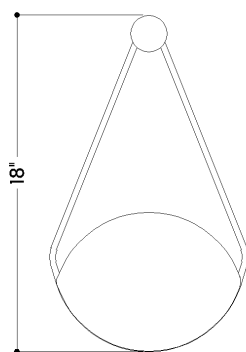

BLAINA

3361-AGB

FINISHES

AGED BRASS

DIMENSIONS

Height: 18"
Width/Diameter: 10.5"
Canopy/Backplate: 4.75"
Product Weight: 4.62lb
Extension: 4.25"
Top to Center: 14.25"
Canopy/Backplate Shape: Round
Sloped Ceiling Compatible: No
Living Finish: No
Uplight Only: No

Shade

Shade 1: Glass
Shade 1 Finish: Matte Cloud
Shade 1 Top Length: 9.75"
Shade 1 Top Width: 2.75"
Shade 1 Height: 7.5"

ELECTRICAL

Bulb 1

Bulb Included: N/A
Socket: Integrated LED
Max Wattage: 9
Bulb Quantity: 1
Wire Length: 7"
Cord Type: B & W TEFLON W/ GROUND WIRE
Dimmer Type: ELV, TRIAC
Gem Box Required (2"x3"): No
Dark Sky: No
CRI: 90
Color Temp.: 2700k
Lumens: 325
Title 24: No
Field Serviceable: Yes

SHIPPING

Carton 1: 21" x 13" x 8"
Carton 1 Weight: 8lb
Shipping Method: Ground
Country of Origin: VN

TOP

FRONT

SIDE