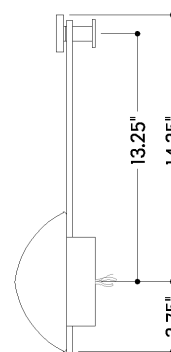

BLAINA

3361-AGB

FINISHES

AGED BRASS

DIMENSIONS

Height: 18"
Width/Diameter: 10.5"
Canopy/Backplate: 4.75"
Product Weight: 4.62lb
Extension: 4.25"
Top to Center: 14.25"
Canopy/Backplate Shape: Round
Sloped Ceiling Compatible: No
Living Finish: No
Uplight Only: No

Shade

Shade 1: Glass
Shade 1 Finish: Matte Cloud
Shade 1 Top Length: 9.75"
Shade 1 Top Width: 2.75"
Shade 1 Height: 7.5"

ELECTRICAL

Bulb 1

Bulb Included: N/A
Socket: Integrated LED
Max Wattage: 9
Bulb Quantity: 1
Wire Length: 7"
Cord Type: B & W TEFLON W/ GROUND WIRE
Dimmer Type: ELV, TRIAC
Gem Box Required (2"x3"): No
Dark Sky: No
CRI: 90
Color Temp.: 2700k
Lumens: 325
Title 24: No
Field Serviceable: Yes

SHIPPING

Carton 1: 21" x 13" x 8"
Carton 1 Weight: 8lb
Shipping Method: Ground
Country of Origin: VN

TOP

FRONT

SIDE