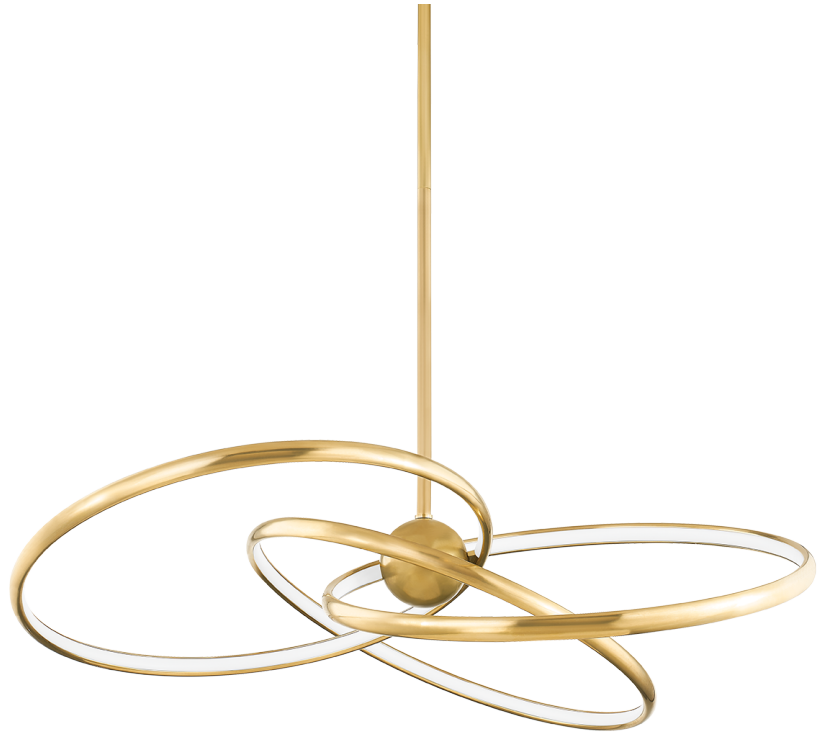

ALULA

341-42-VB

Jewelry-inspired and celestial, this modern, airy design features three LED rings, with a Vintage Brass exterior and a Matte White Acrylic interior, orbiting a large center sphere. Alula's dramatic, dynamic silhouette adds both energy and a quiet peacefulness to a space.

FINISHES

Vintage Brass (VB)

DIMENSIONS

Height: 9.25"

Width/Diameter: 42"

Length: 42"

Minimum Height: 15.75"

Maximum Height: 57.75"

Canopy/Backplate: 5.5"

Hanging Type: 1-6" / 2-12" / 1-18" Stems

Product Weight: 16.32lb

GLASS

Attachment:

Glass 1: Acrylic

Glass 2:

LAMPING

Bulb 1

Socket: Integrated LED

Bulb: 3 • 38 Watt Max

Voltage: 120V TO 277V

UL Rating: ETL Damp

CRI: 90

Color Temp.: 2700k

Lumens: 1050