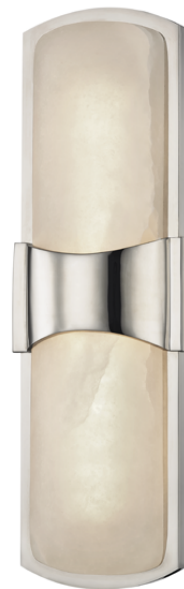

VALENCIA

3415-PN

*Due to the one-of-a-kind nature of the medium, exact colors and patterns may vary slightly from the image shown.

FINISHES

POLISHED NICKEL

DIMENSIONS

Height: 15"

Width/Diameter: 5.25"

Product Weight: 7lb

Extension: 2"

Top to Center: 7.75"

Canopy/Backplate Shape: Rectangle

Sloped Ceiling Compatible: No

Living Finish: No

Uplight Only: No

Shade

Shade 1: Natural Stone

Shade 1 Finish: Alabaster

Shade 1 Top Width: 3.5"

Shade 1 Bottom L/W: 0" / 3.5"

Shade 1 Height: 14.25"

Replacement Glass Item #(s): ALA-003415

ELECTRICAL

Bulb 1

Bulb Included: N/A

Socket: Integrated LED

Max Wattage: 9

Bulb Quantity: 1

Wire Length: 7"

Dimmer Type: TRIAC

Gem Box Required (2"x3"): No

Dark Sky: No

CRI: 90

Color Temp.: 3000k

Lumens: 320

Title 24: No

Field Serviceable: Yes

SHIPPING

Carton 1: 20" x 9" x 7"

Carton 1 Weight: 8lb

Shipping Method: Ground

Country of Origin: VN